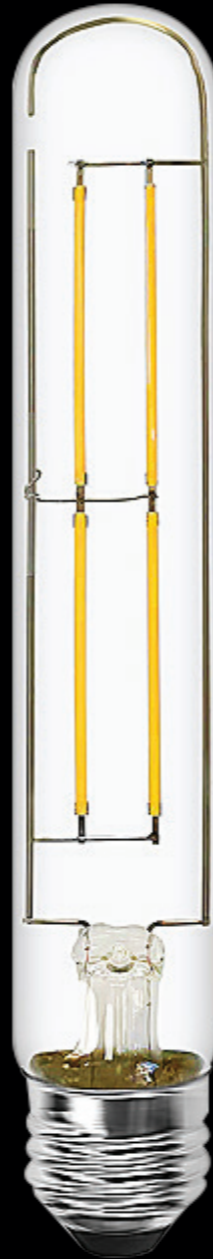

LitUp
lighting

LitUp
lighting

TODAY'S LIGHTING

E26 BASE

6W

4000K

CR90+

600 LM

AC 120 V

DIMMABLE

LitUp
lighting

TODAY'S LIGHTING

E26 BASE

DESCRIPTION

6W T30, 600LM±10%,
AC120V, 4000K, CRI90+.
DIMMABLE
SIZE: H=9" D=1.20"

MADE IN CHINA

LITT309-6-4000K

ORDERING CODE

WWW.LITUPLIGHTING.CA

LITT309-6-4000K

ORDERING CODE

DESCRIPTION

6W, 600LM±10%, AC120V, 25,000HRS,
4000K, CRI 90+, DIMMABLE