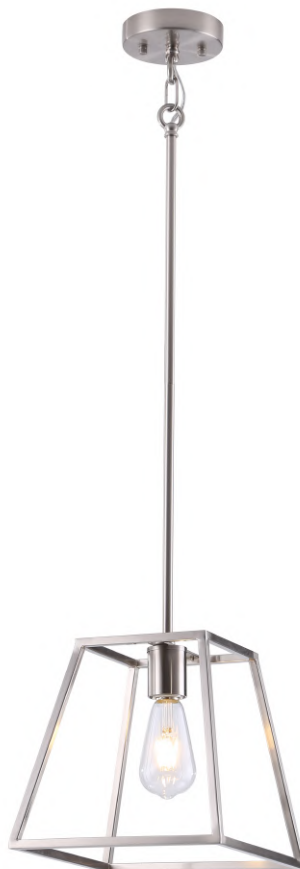

JARDIN

FINISH

SN+MC*

*Comes with 3X12" Pipes, 1X6" Pipe
Comes with 10ft of wire*

PART NUMBER	BULB WATTAGE	LENGTH /DIA	WIDTH	MIN HEIGHT	FINISH CODE
LIT5531	1X60W	10"	10"	16.5"	SN+MC

*SN+MC: SATIN NICKEL FRAME WITH MULTIPLE REPLACEABLE SOCKETS RINGS IN BLACK, CHROME, AND GOLD