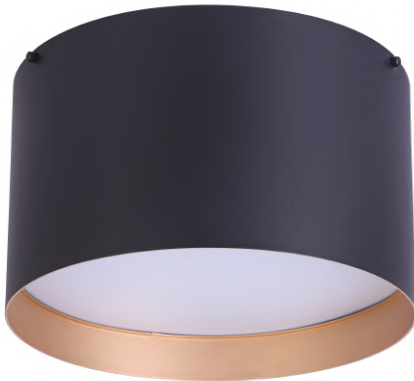

*BK-GD: LED DIMMERS RECOMMENDED

CAMROSE

PENDANT

FINISH

BK-GD-5CCT*

LIT7632

*Comes with 3x12", 1x6", 1x3" Pipes
with swivel for slope ceilings.*

PART NUMBER	WATTAGE	INITIAL/ DELIVERED LUMEN	COLOR TEMP 5CCT	DIMMABLE	LENGTH /DIA	WIDTH	HEIGHT	FINISH CODE
LIT7632	24W LED	2600/2400	2700K/3000K 4000K/5000K 6000K	YES	16"	16"	7"	BK-GD-5CCT

CHARLOTTETOWN

BK*

LIT7805

LIT7806

LIT7810 / LIT7811

PART NUMBER	BULB WATTAGE	LENGTH /DIA	WIDTH	MIN HEIGHT	FINISH CODE
LIT7805	1X60W E26	5.25"	5.25"	4.5"	BK
LIT7806	1X60W E26	5"	5"	6.25"	BK
LIT7810	2X60W E26	14"	14"	7.25"	BK
LIT7811	3X60W E26	17"	17"	10.25"	BK

*BK: BLACK FRAME, AND INSIDE THE FRAME IN CHROME FINISH

DEVON

DEVON

FINISH

SN+CH*
K9 CRYSTALS

LIT5841

*Comes with 3X12" Pipes, 1X6" Pipe
Dual mount
Flush mount and Pendant*

LIT5833