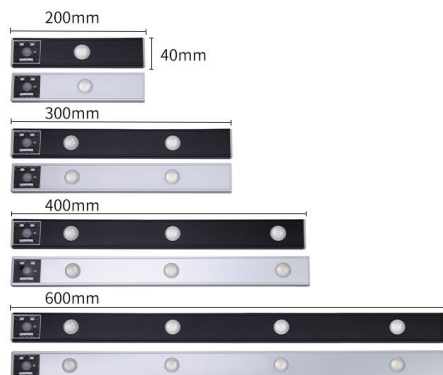

HURON 1

FINISH

BK-3CCT/
SS-3CCT*