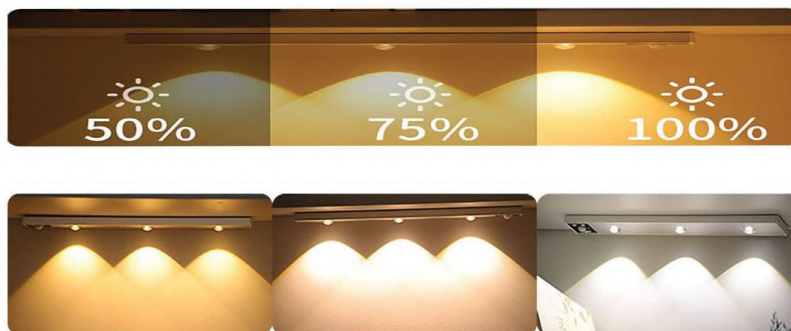

HURON 1

FINISH

BK-3CCT/
SS-3CCT*

Available sizes: 12", 16", 24"

Rechargeable Motion Sensor
Undercabinet lights in 3CCT
in Black or Silver finish
with adjustable lights levels

Applications

- Kitchen Cabinets
- Under Cabinets
- Closets
- Emergency light
- Portable outdoor light
- Storage