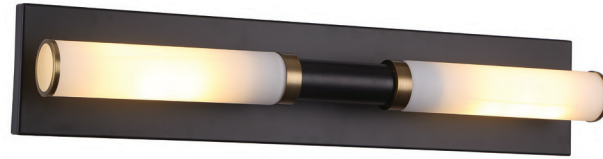

*BK+GD-OP: BLACK FRAME WITH GOLD RING OPAL GLASS

*SN+BK-OP: BLACK FRAME WITH GOLD RING OPAL GLASS

JASPER

FINISH

BK+GD-OP/
SN+BK-OP*

LIT6822

LIT6835

Comes with 3X12" Pipes, 1X6" Pipe, 1X3" Pipe with chain loop for slope ceiling