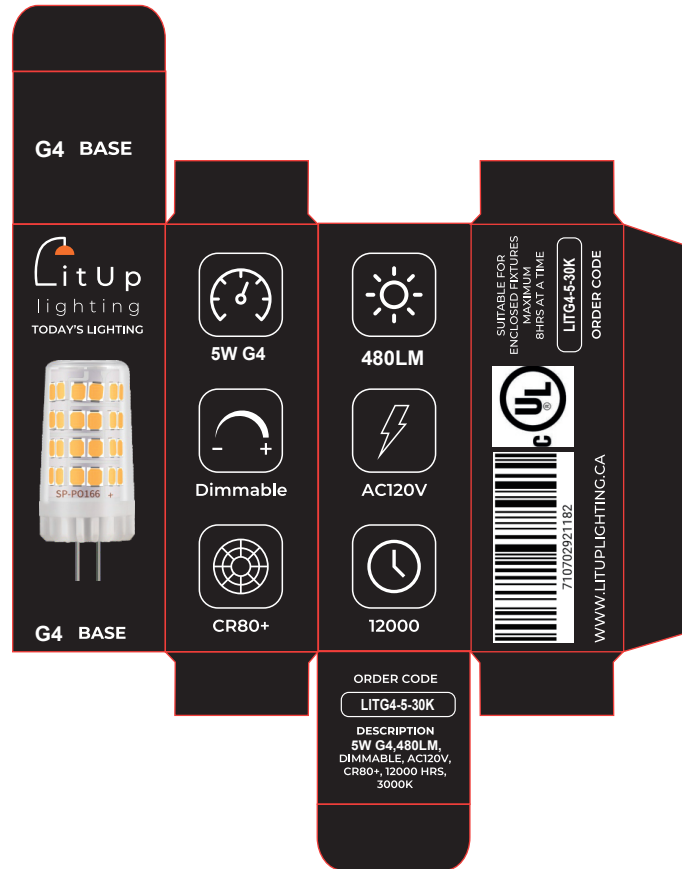

ORDER CODES	WATTS	VOLT	LUMENS	BASE	CRI	DIMMABLE	COLOR TEMPERATURE	WARRANTY	GLASS TYPE
LITG4-5-30K	5	12V	480±10	G4	80+	YES	3000K	5YRS/ 25000HRS	CLEAR

- •DIMMERS: LED DIMMERS ARE RECOMMENDED FOR OPTIMAL RESULTS. THE MINIMUM LOAD MAY AFFECT DIMMING .
- •COMMERCIAL WARRANTY: 2YRS
- •WARRANTY IS LIMITED TO PARTS ONLY.
- •CASE QTY: 100 PCS
- •BOX PACK: SINGLE PACK