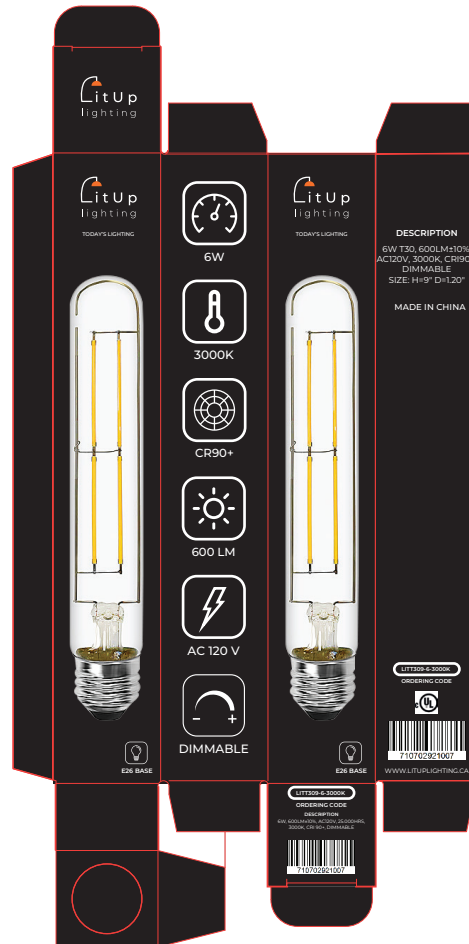

BULB TYPE: T30/T10 9"

SIZE:
H= 9"
D= 1.20"

ORDER CODES	WATTS	VOLT	LUMENS	BASE	CRI	DIMMABLE	COLOR TEMPERATURE	WARRANTY	GLASS TYPE
LIT309-6-3000K	6	110-120	600±10%	E26	90+	YES	3000K	5YRS/ 20000HRS	CLEAR
LIT309-6-4000K	6	110-120	600±10%	E26	90+	YES	4000K	5YRS/ 20000HRS	CLEAR

- •DIMMERS: LED DIMMERS ARE RECOMMENDED FOR OPTIMAL RESULTS. THE MINIMUM LOAD MAY AFFECT DIMMING .
- •COMMERCIAL WARRANTY: 3YRS
- •WARRANTY IS LIMITED TO PARTS ONLY.
- •CASE QTY: 100 PCS
- •BOX PACK: SINGLE PACK