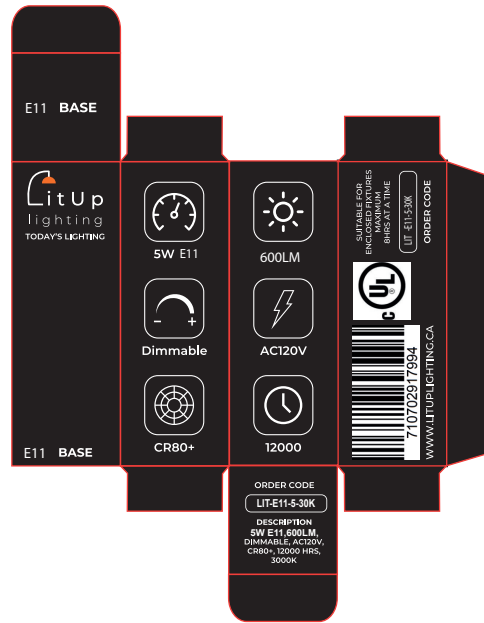

BULB TYPE: E11, 5W

SIZE:
H=2.2 "
D=0.75 "

ORDER CODES	WATTS	VOLT	LUMENS	BASE	CRI	DIMMABLE	COLOR TEMPERATURE	WARRANTY	GLASS TYPE
LITE11-5-3000K	5	110-120	600	E12	90+	YES	3000K	5YRS/ 12000HRS	CLEAR

SUITABLE FOR AN ENCLOSED FIXTURE FOR MAXIMUM 8 HRS. AT A TIME.
DIMMERS: LED DIMMERS ARE RECOMMENDED FOR OPTIMAL RESULTS. THE MINIMUM LOAD MAY AFFECT DIMMING .
COMMERCIAL WARRANTY: 3YRS
WARRANTY IS LIMITED TO PARTS ONLY.
CASE QTY: 100 PCS
BOX PACK: SINGLE PACK