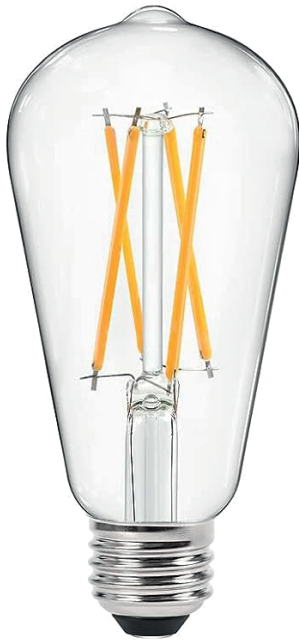

BULB TYPE: ST45/ST17

SIZE

H=4.5"
D=1.88"

ORDER CODES	WATTS	VOLT	LUMENS	BASE	CRI	DIMMABLE	COLOR TEMPERATURE	WARRANTY	GLASS TYPE
LITST45-6-3000K	6	110-120	600±10%	E26	90+	YES	3000K	5YRS/ 20000HRS	CLEAR
LITST45-6-4000K	6	110-120	600±10%	E26	90+	YES	4000K	5YRS/ 20000HRS	CLEAR
LITST45-6-5000K	6	110-120	600±10%	E26	90+	YES	5000K	5YRS/ 20000HRS	CLEAR

- •DIMMERS: LED DIMMERS ARE RECOMMENDED FOR OPTIMAL RESULTS. THE MINIMUM LOAD MAY AFFECT DIMMING .
- •COMMERCIAL WARRANTY: 3YRS
- •WARRANTY IS LIMITED TO PARTS ONLY.
- •CASE QTY: 100 PCS
- •BOX PACK: SINGLE PACK