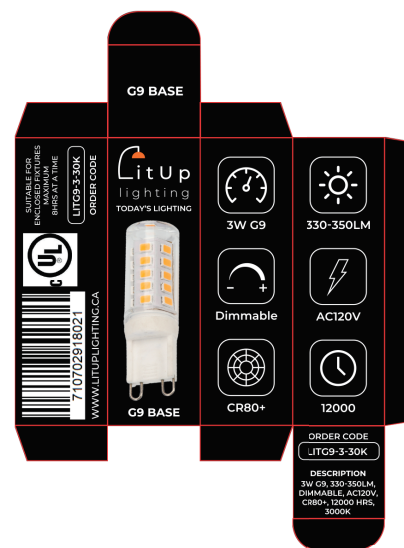

BULB TYPE: 3W, G9

SIZE:
H=2.0"
D=0.63"

Suitable for enclosed fixture maximum of 8hrs at time

ORDER CODES	WATTS	VOLT	LUMENS	BASE	CRI	DIMMABLE	COLOR TEMPERATURE	WARRANTY	GLASS TYPE
LITG9-3-30K	3	120	330-350	G9	80+	YES	3000K	3YRS/ 12000HRS	CLEAR
LITG9-3-40K	3	120	330-350	G9	80+	YES	4000K	3YRS/ 12000HRS	CLEAR
LITG9-3-50K	3	120	330-350	G9	80+	YES	5000K	3YRS/ 12000HRS	CLEAR

- •DIMMERS: LED DIMMERS ARE RECOMMENDED FOR OPTIMAL RESULTS. THE MINIMUM LOAD MAY AFFECT DIMMING .
- •COMMERCIAL WARRANTY: 2YRS
- •WARRANTY IS LIMITED TO PARTS ONLY.
- •CASE QTY: 100 PCS
- •BOX PACK: SINGLE PACK