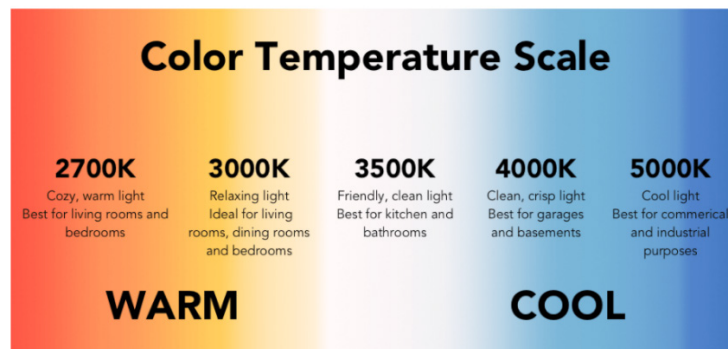

Correlated colour temperature (CCT): Warm or Cool

Colour appearance, also known as Correlated colour temperature CCT, measures how warm or cool a light source appears to the human eye. It is measured in Kelvin.

The majority of light sources have kelvin temperatures within the range of 2700k to 6500K. As a point of reference, daylight at noon has a kelvin temperature of 5000K. Incandescent light source typically ranges from 2700-3500K. CFL and LEDs can range from 2700-6500k. The higher the Kelvin temperature, the cooler the light source appears, and the lower the colour Kelvin temperature, the warmer the light source appears

Colour temperature application and Scale