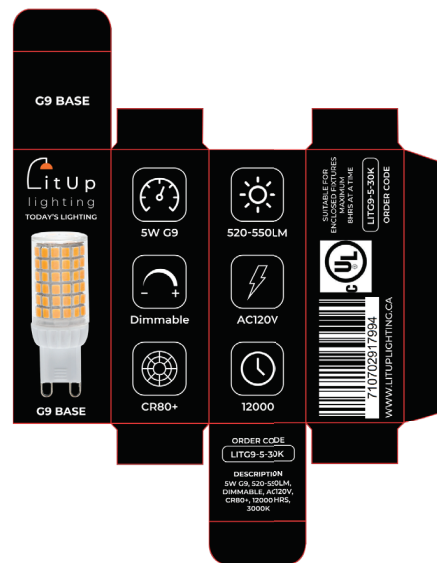

BULB TYPE: 5W, G9

SIZE:
H=2.2"
D=0.75"

Suitable for enclosed fixture maximum of 8hrs at time

ORDER CODES	WATTS	VOLT	LUMENS	BASE	CRI	DIMMABLE	COLOR TEMPERATURE	WARRANTY	GLASS TYPE
LITG9-5-30K	5	120	520-550	G9	80+	YES	3000K	3YRS/ 12000HRS	CLEAR
LITG9-5-40K	5	120	520-550	G9	80+	YES	4000K	3YRS/ 12000HRS	CLEAR
LITG9-5-50K	5	120	520-550	G9	80+	YES	5000K	3YRS/ 12000HRS	CLEAR

- •DIMMERS: LED DIMMERS ARE RECOMMENDED FOR OPTIMAL RESULTS. THE MINIMUM LOAD MAY AFFECT DIMMING .
- •COMMERCIAL WARRANTY: 2YRS
- •WARRANTY IS LIMITED TO PARTS ONLY.
- •CASE QTY: 100 PCS
- •BOX PACK: SINGLE PACK