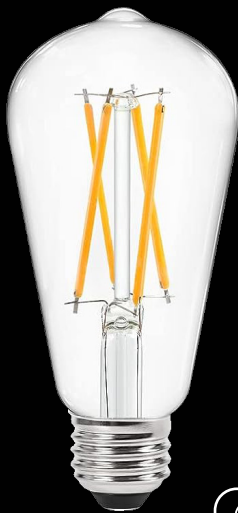

LitUp
lighting

LitUp
lighting

TODAY'S LIGHTING

E26 BASE

6W

600LM

3000K

AC120V

CRI90+

25000

Dimmable

LitUp
lighting

TODAY'S LIGHTING

E26 BASE

DESCRIPTION

6W M, 600LM± 10%, AC110-120V,
25,000HRS, 3000K, CRI 90+
DIMMABLE