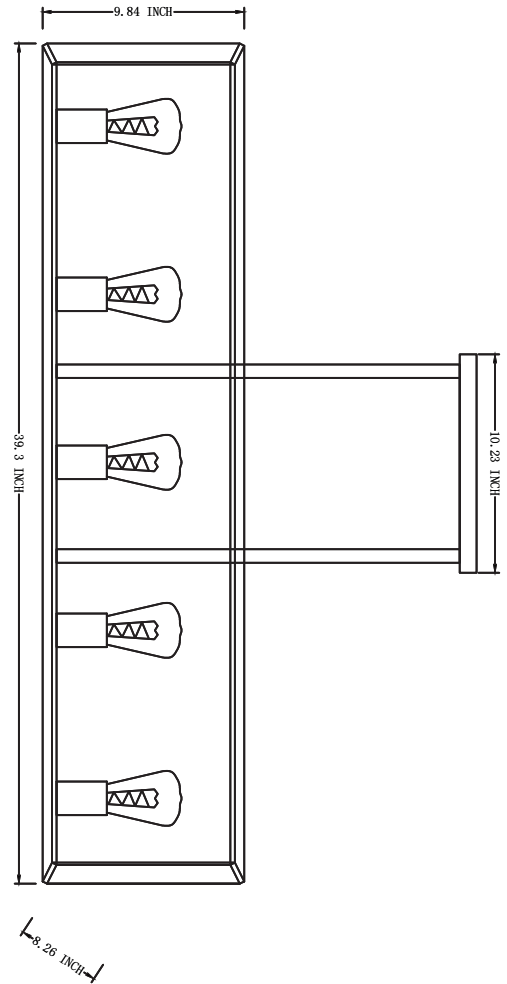

LIT4251BK+MC

Pipes included:

Size	12"	6"
Qty	6	2

DESCRIPTION

40", 5x60W Light Linear Pendant with medium base sockets in Black finish, with replaceable sockets rings in Black, Gold and Satin nickel finish

SPECIFICATION DETAILS

* For custom options, consult factory for details.

UPC BAR CODE	710702917802
Diameter	N/A
Width in "	40"
Depth	7.8"
Frame Height	8.26"
Min Height	10.5"
Maximum Height	50.26"
Light source detail	5x60
Lumens for Led	N/A
Color Temp	N/A
Bulb Rating for each Socket	60W
Bulb Base	E26
Bulb Type	Medium Base
Wire	5FT
ADA	NO
Suitable for location	Indoor
Dual Mount	NO

SHIPPING DIMENSIONS

Weight	24.50 lbs	Width	8.6"
Length	40.15"	Height	10.23"

COMMENT