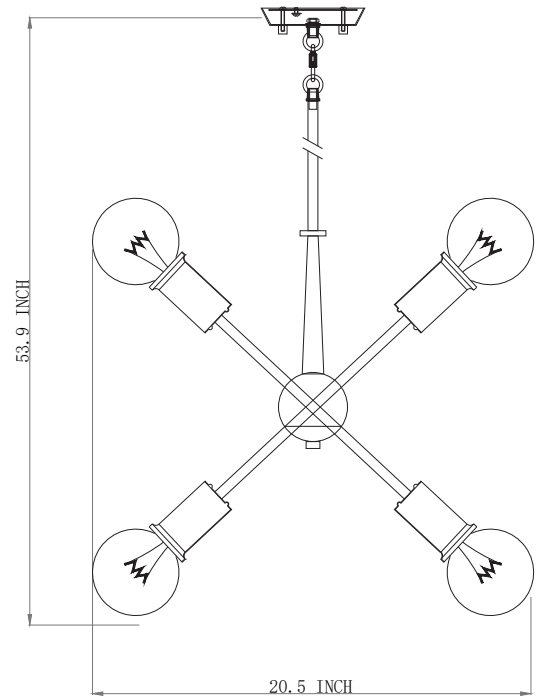

LIT2533SN+MC

Pipes included:

Size	12"	6"
Qty	3	1

Comes with Chain link and Loop for the sloped ceiling

DESCRIPTION

8-light Pendant in Satin Nickel finish with Multiple-Replaceable Socket rings in Black, Gold and Satin Nickel

SPECIFICATION DETAILS

* For custom options, consult factory for details.

UPC BAR CODE	71070292053
Diameter	20.5"
Width in "	N/A
Depth	N/A
Frame Height	54"
Min Height	54"
Maximum Height	-
Light source detail	8X60W
Lumens for Led	N/A
Color Temp	N/A
Bullb Rating for each Socket	60W
Bulb Base	E26
Bulb Type	Medium Base
Wire	10ft
ADA	N/A
Suitable for location	Indoor
Dual Mount	NO

SHIPPING DIMENSIONS

Weight	7 Lbs	Width	9"
Length	9"	Height	22"

LIT UP LIGHTING INC
5122 TIMBERLEA BLVD
MISSISSAUGA, PROVINCE, ONTARIO
L4W 2S5
CANADA

COMMENT