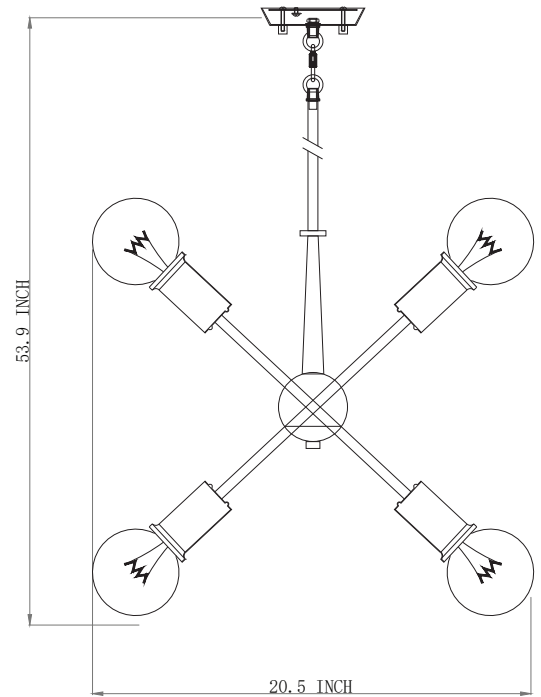

LIT2533BK+MC

Pipes included:

Size	12"	6"
Qty	3	1

Comes with Chain link and Loop for the sloped ceiling

DESCRIPTION

8-light Pendant in Black finish with Replaceable Socket rings in Black, Gold and Satin Nickel

SPECIFICATION DETAILS

* For custom options, consult factory for details.

UPC BAR CODE	710702920246
Diameter	20.5"
Width in "	N/A
Depth	N/A
Frame Height	54"
Min Height	54"
Maximum Height	-
Light source detail	8X60W
Lumens for Led	N/A
Color Temp	N/A
Bullb Rating for each Socket	60W
Bulb Base	E26
Bulb Type	Medium Base
Wire	10ft
ADA	N/A
Suitable for location	Indoor
Dual Mount	NO

SHIPPING DIMENSIONS

Weight	7 Lbs	Width	9"
Length	9"	Height	22"

LIT UP LIGHTING INC
5122 TIMBERLEA BLVD
MISSISSAUGA, PROVINCE, ONTARIO
L4W 2S5
CANADA

COMMENT