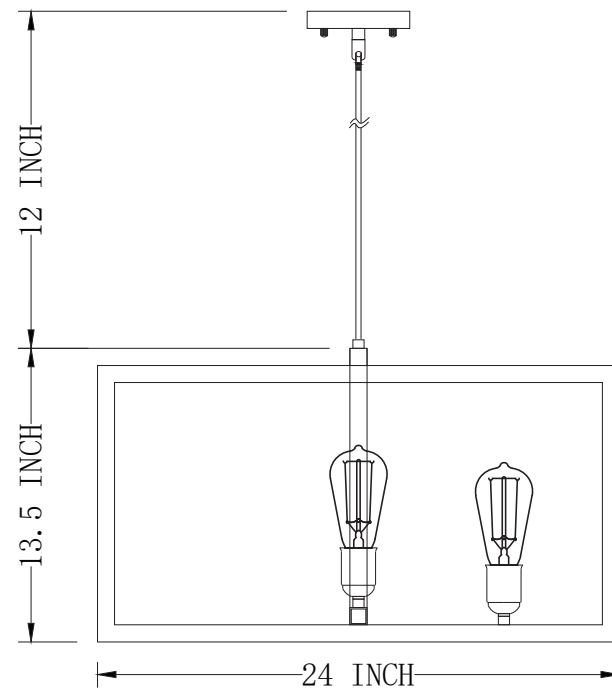

LIT2434BK-GD

Pipes included:

Size	12"	6"
Qty	3	1

DESCRIPTION

24", 4-light Pendant in black finish with Gold Socket Rings.

SPECIFICATION DETAILS

* For custom options, consult factory for details.

UPC BAR CODE	710702917048
Diameter	N/A
Width in "	24"
Depth	N/A
Frame Height	13.5"
Min Height	20.5"
Maximum Height	57"
Light source detail	4X60W
Lumens for Led	N/A
Color Temp	N/A
Bullb Rating for each Socket	60W
Bulb Base	E26
Bulb Type	Medium Base
Wire	10FT
ADA	NO
Suitable for location	Indoor
Dual Mount	NO

SHIPPING DIMENSIONS

Weight	11 lbs	Width	8.7"
Length	25"	Height	12.6"

COMMENT