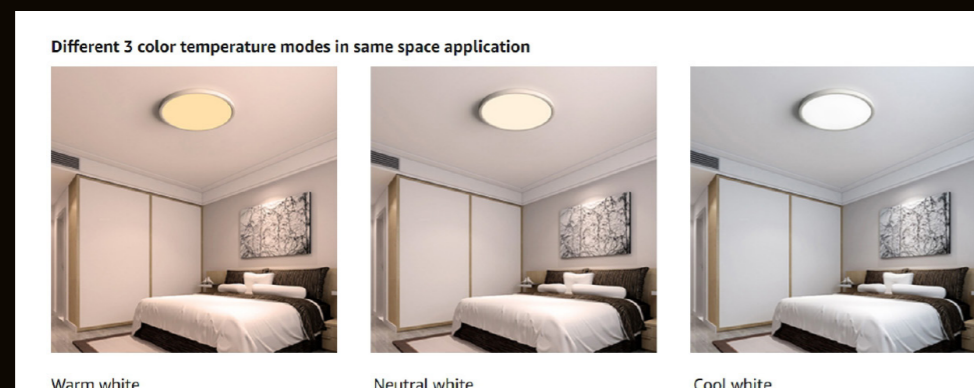

80 CRI **24W** **3000 Lumens** **LitUp lighting**

PART NUMBER: LIT5212WH-3CCT

Dimmer recommendation

Leviton Dimmers

- Sure Slide 6672
- Sure Slide 6674
- Illuma Tech IPL06
- Decora DLS06-1LZ

Lutron Dimmers

- Caseta PD-6WCL
- Ariadni CL TGCL-153P
- Maestro CL MACL-153
- Skylark Contour CTCL

3 years warranty on commercial application

Intertek

Damp Location

Energy Star

5 Years Warranty

Made in China