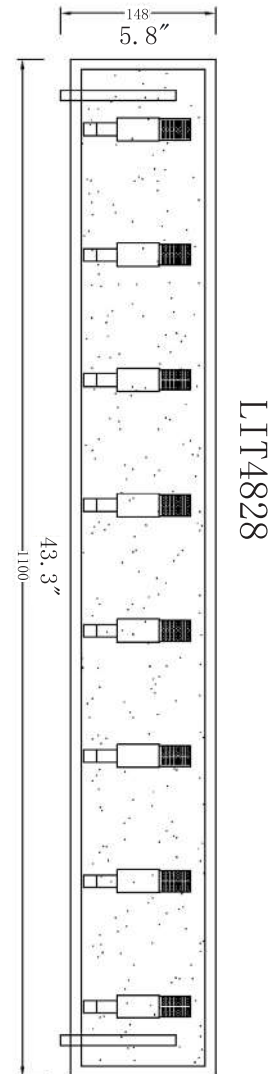

LIT4828BK-OP/
LIT4828CH-OP

DESCRIPTION

8 Light G9 Vanity
 Available finishes: Black with opal glass
 Chrome with opal glass

SPECIFICATION DETAILS

* For custom options, consult factory for details.

UPC BAR CODE	710702918588/ 710702918595
Diameter	N/A
Width in "	43.3"
Depth	3"
Height	5.8"
Min Height	5.8"
Maximum Height	5.8"
Light source detail	8x40W
Lumens for Led/CRI	N/A
Available Color Temps	N/A
Bullb Rating for each Socket	40W
Bulb Base	G9
Bulb type	G9
Wire	
ADA	YES
Suitable for location	Indoor
Dual Mount	NO

SHIPPING DIMENSIONS

Weight	10.78 Lbs	Width	7.4"
Length	45"	Height	5.11"

COMMENT