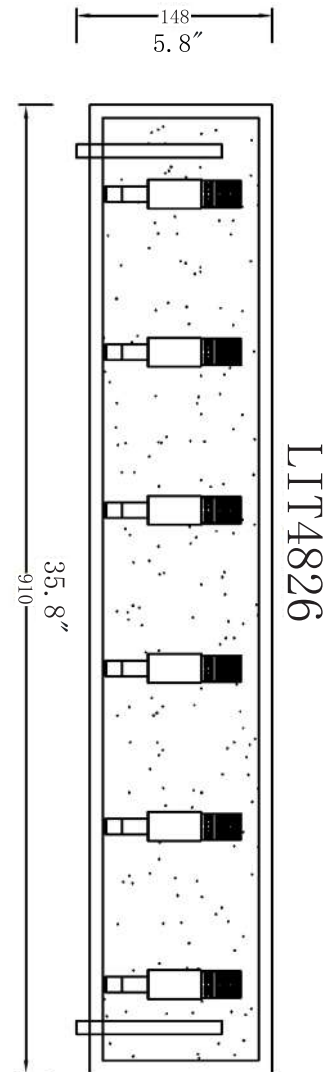

LIT4826BK-OP/
LIT4826CH-OP

DESCRIPTION

6 Light G9 Vanity
 Available finishes: Black with opal glass
 Chrome with opal glass

SPECIFICATION DETAILS

* For custom options, consult factory for details.

UPC BAR CODE	710702918564/ 710702918571
Diameter	N/A
Width in "	35.8"
Depth	3"
Height	5.8"
Min Height	5.8"
Maximum Height	5.8"
Light source detail	6x40W
Lumens for Led/CRI	N/A
Available Color Temps	N/A
Bullb Rating for each Socket	40W
Bulb Base	G9
Bulb type	G9
Wire	
ADA	YES
Suitable for location	Indoor
Dual Mount	NO

SHIPPING DIMENSIONS

Weight	9.2 Lbs	Width	7.4"
Length	37.4"	Height	5.11"

COMMENT