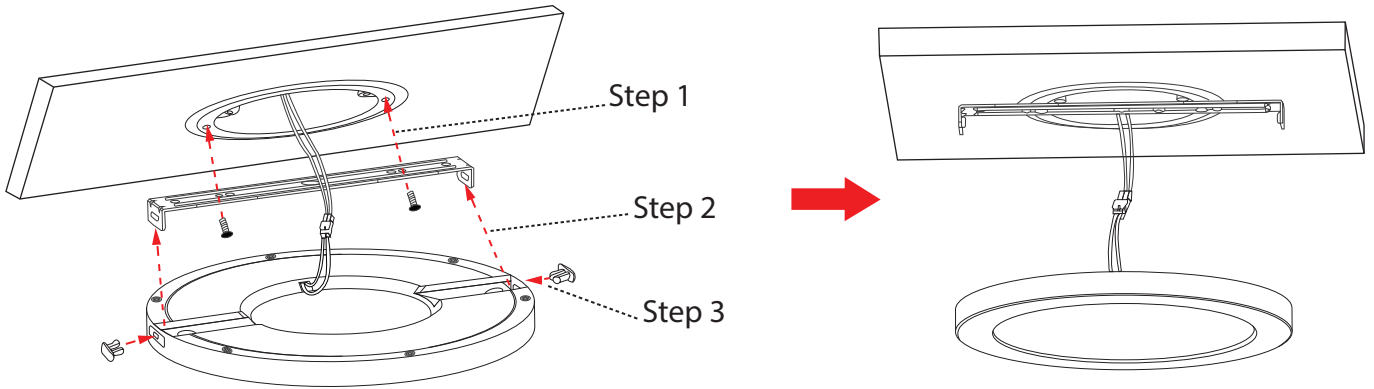

INSTALLATION INSTRUCTIONS FOR SLIM LED FLUSH MOUNTS

COLLECTION: HILLSVIEW
LIT5205/LIT5207/LIT5209

J-BOX Mount

4" Retrofit