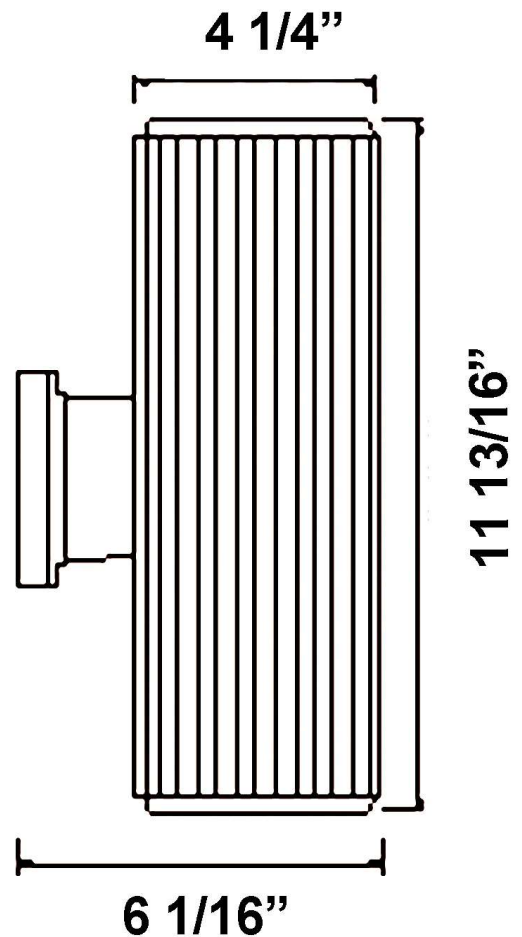

LIT37486BK

**DESCRIPTION**

Aluminium die casting E26 Outdoor Wall Lighting 2\*60W Black

**SPECIFICATION DETAILS**

\* For custom options, consult factory for details.

<b>UPC BAR CODE</b>	710702917598
<b>Diameter</b>	N/A
<b>Width in "</b>	4.3"
<b>Depth</b>	6.1"
<b>Frame Height</b>	11.8"
<b>Min Height</b>	N/A
<b>Maximum Height</b>	11.8"
<b>Light source detail</b>	2X60W
<b>Lumens for Led</b>	N/A
<b>Color Temp</b>	N/A
<b>Bulb Rating for each Socket</b>	60W
<b>Bulb Base</b>	E26
<b>Bulb Type</b>	Medium Base
<b>Wire</b>	N/A
<b>ADA</b>	N/A
<b>Suitable for location</b>	Indoor/outdoor
<b>Dual Mount</b>	NO