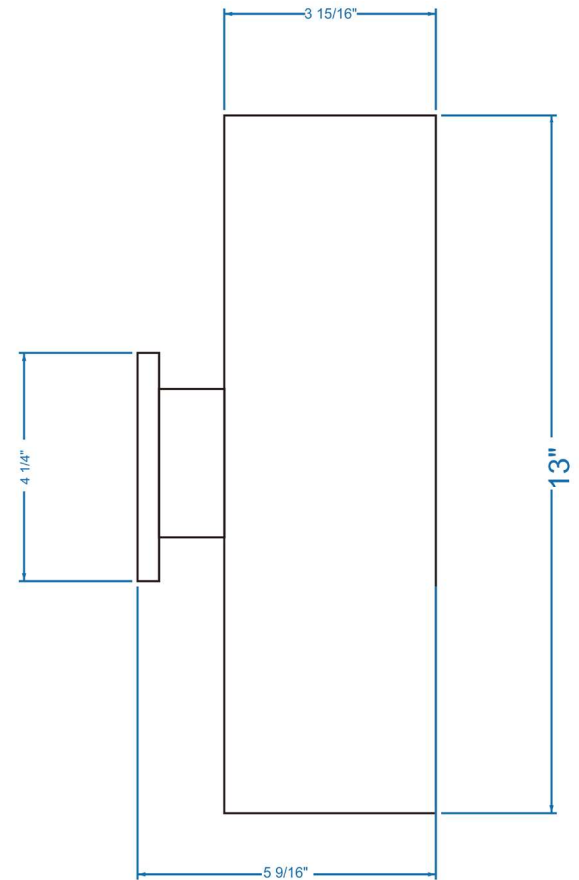

LIT37288BK

**DESCRIPTION**

13.5" Aluminium die casting E26 Outdoor Wall Lighting  
2\*60W Black

**SPECIFICATION DETAILS**

\* For custom options, consult factory for details.

<b>UPC BAR CODE</b>	710702917567
<b>Diameter</b>	N/A
<b>Width in "</b>	4.3"
<b>Depth</b>	5.3"
<b>Frame Height</b>	13"
<b>Min Height</b>	N/A
<b>Maximum Height</b>	13"
<b>Light source detail</b>	2X60W
<b>Lumens for Led</b>	N/A
<b>Color Temp</b>	N/A
<b>Bulb Rating for each Socket</b>	60W
<b>Bulb Base</b>	E26
<b>Bulb Type</b>	Medium Base
<b>Wire</b>	N/A
<b>ADA</b>	N/A
<b>Suitable for location</b>	Indoor/outdoor
<b>Dual Mount</b>	NO