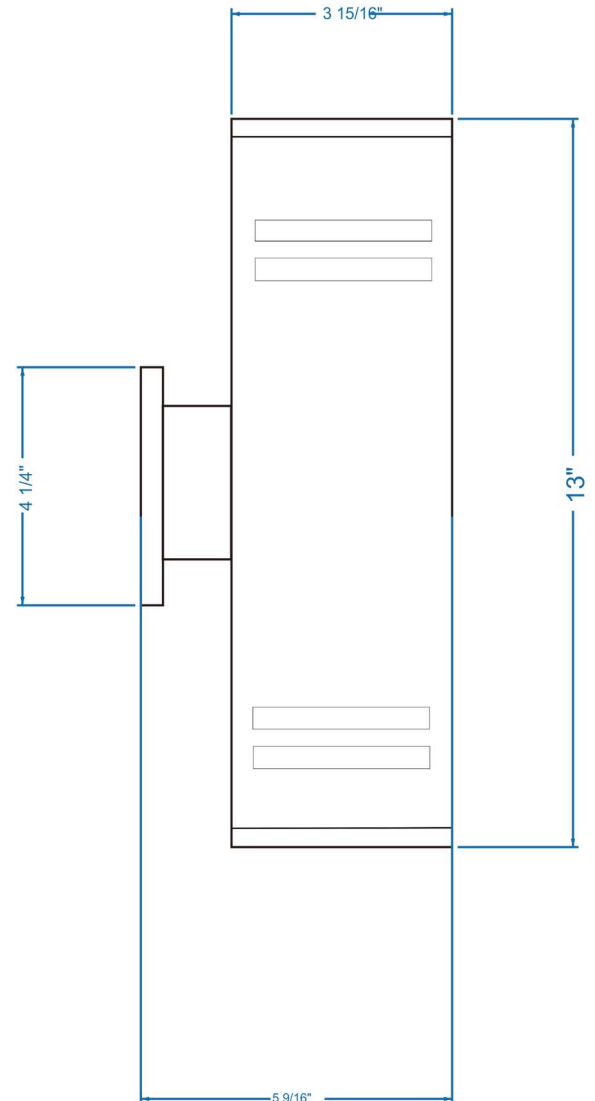

LIT37188BK

DESCRIPTION

13.5" Aluminium die casting E26 Outdoor Wall Lighting
2*60W Black

SPECIFICATION DETAILS

* For custom options, consult factory for details.

UPC BAR CODE	710702917543
Diameter	N/A
Width in "	4.3"
Depth	5.3
Frame Height	13"
Min Height	N/A
Maximum Height	13"
Light source detail	2X60W
Lumens for Led	N/A
Color Temp	N/A
Bulb Rating for each Socket	60W
Bulb Base	E26
Bulb Type	Medium Base
Wire	N/A
ADA	N/A
Suitable for location	Indoor/outdoor
Dual Mount	NO