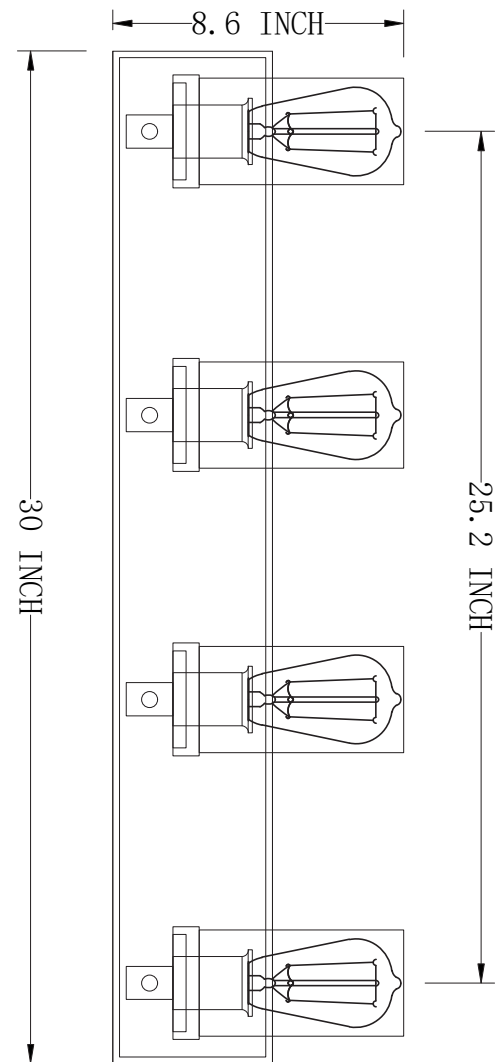

LIT3224SN+MC-CL

DESCRIPTION

4-Light Vanity in Black finish with replaceable multi color sockets rings included, in Black Gold, & Satin Nickel socket rings with clear glass

SPECIFICATION DETAILS

* For custom options, consult factory for details.

UPC BAR CODE	710702917383
Dimension in " Dia or Length	N/A
Width in "	30"
Depth	8.6"
Height	8.6"
Min Height	8.6"
Maximum Height	8.6"
Total Bulbs per Fixture	4X60W
Intial Lumens	N/A
Color Temp	N/A
Wattage Rating	60W
Lamp / Base Type	E26
Bulb type	Medium
Wire Length	N/A
ADA	N/A
Suitable for location	Indoor
Wall and Ceiling Mountable	No