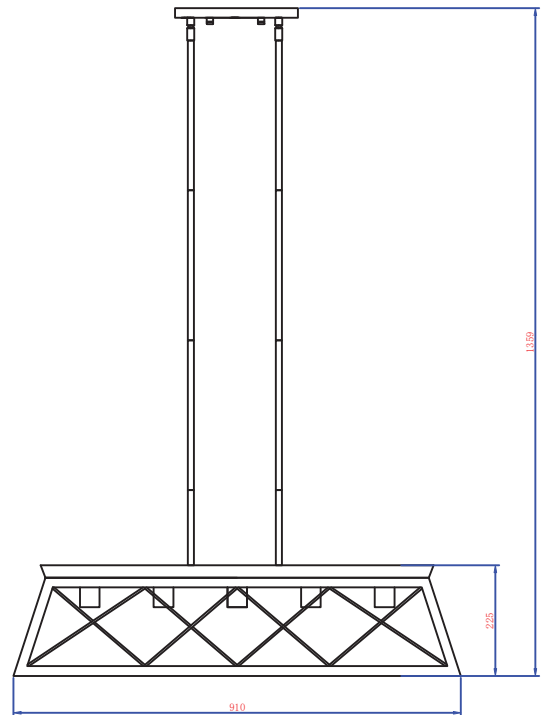

### DESCRIPTION

35" Long 5-light Linearpendant wiith medoum base socket in black finish

### SPECIFICATION DETAILS

\* For custom options, consult factory for details.

<b>UPC BAR CODE</b>	710702917710
<b>Diameter</b>	N/A
<b>Width in "</b>	35"
<b>Depth</b>	9.8"
<b>Frame Height</b>	8.2"
<b>Min Height</b>	8.2"
<b>Maximum Height</b>	50.2" (42" PIPES)
<b>Light source detail</b>	5X60W
<b>Lumens for Led</b>	N/A
<b>Color Temp</b>	N/A
<b>Bullb Rating for each Socket</b>	60W
<b>Bulb Base</b>	E26
<b>Bulb Type</b>	Medium Base
<b>Wire</b>	6ft
<b>ADA</b>	N/A
<b>Suitable for location</b>	Indoor
<b>Dual Mount</b>	NO