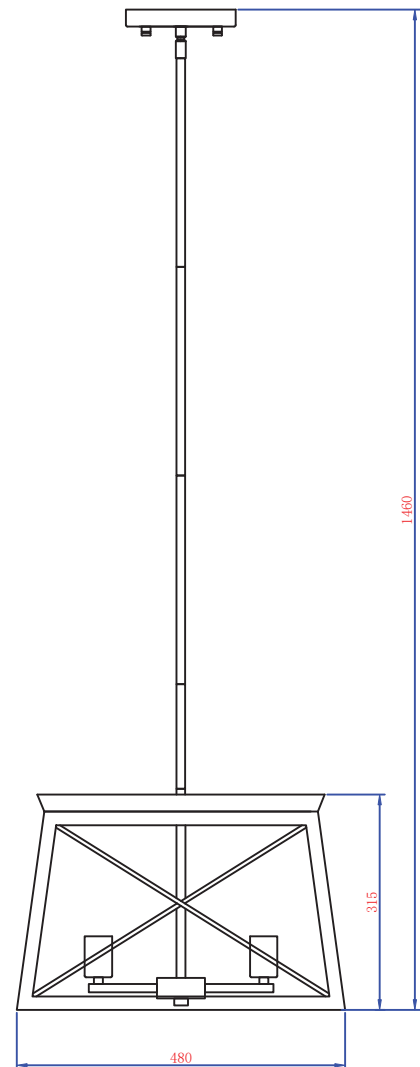

LIT3932BK

DESCRIPTION

20" 4-Light Pendant with medium base socket in black finish

SPECIFICATION DETAILS

* For custom options, consult factory for details.

UPC BAR CODE	710702917703
Diameter	N/A
Width in "	18.8"
Depth	18.8"
Frame Height	12.4"
Min Height	14.9"
Maximum Height	56.9 " (42" PIPES)
Light source detail	4X60W
Lumens for Led	N/A
Color Temp	N/A
Bulb Rating for each Socket	60W
Bulb Base	E26
Bulb Type	Medium Base
Wire	6ft
ADA	N/A
Suitable for location	Indoor
Dual Mount	NO