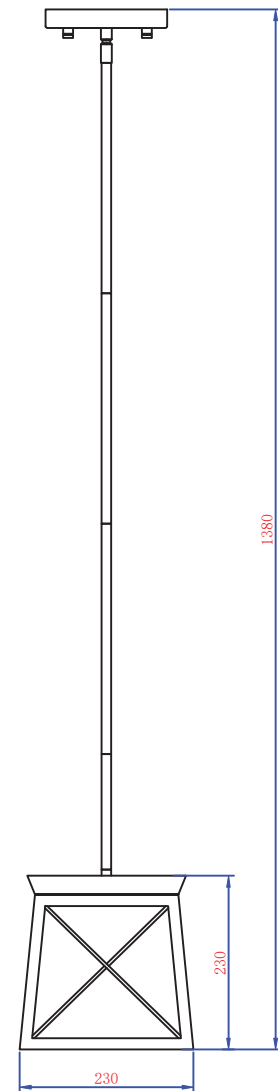

LIT3931BK

DESCRIPTION

9" Mini Pendant in Black finish with 1-medium base socket

SPECIFICATION DETAILS

* For custom options, consult factory for details.

UPC BAR CODE	710702917680
Diameter	N/A
Width in "	9"
Depth	N/A
Frame Height	9"
Min Height	9"
Maximum Height	51", (42" Pipe)
Light source detail	1x60W
Lumens for Led	N/A
Color Temp	N/A
Bulb Rating for each Socket	60W
Bulb Base	E26
Bulb Type	Medium Base
Wire	5FT
ADA	N/A
Suitable for location	Indoor
Dual Mount	NO