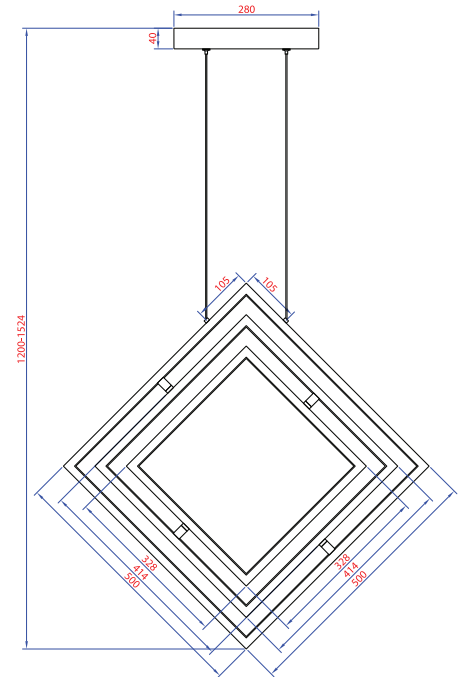

LIT3631BK

DESCRIPTION

19" 45W Led Pendant, initial lumen, 2800 in black

SPECIFICATION DETAILS

* For custom options, consult factory for details.

UPC BAR CODE	710702917529
Dimension in " Dia or Length	N/A
Width in "	19"
Depth	N/A
Height	-
Min Height	-
Maximum Height	-
Total Bulbs per Fixture	45WLED
Intial Lumens	2800
Color Temp	3000K
Wattage Rating	45W
Lamp / Base Type	LED
Bulb type	LED
Wire Length	5FT
ADA	N/A
Suitable for location	Indoor
Wall and Ceiling Mountable	No

unit: mm

COMMENT