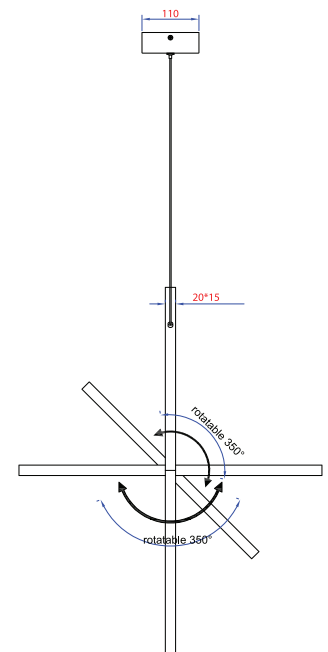

LIT3631BK

DESCRIPTION

19" 45W Led Pendant, initial lumen, 2800 in black

SPECIFICATION DETAILS

* For custom options, consult factory for details.

UPC BAR CODE	710702917529
Dimension in " Dia or Length	N/A
Width in "	19"
Depth	N/A
Height	-
Min Height	-
Maximum Height	-
Total Bulbs per Fixture	45WLED
Intial Lumens	2800
Color Temp	3000K
Wattage Rating	45W
Lamp / Base Type	LED
Bulb type	LED
Wire Length	5FT
ADA	N/A
Suitable for location	Indoor
Wall and Ceiling Mountable	No

unit: mm

COMMENT