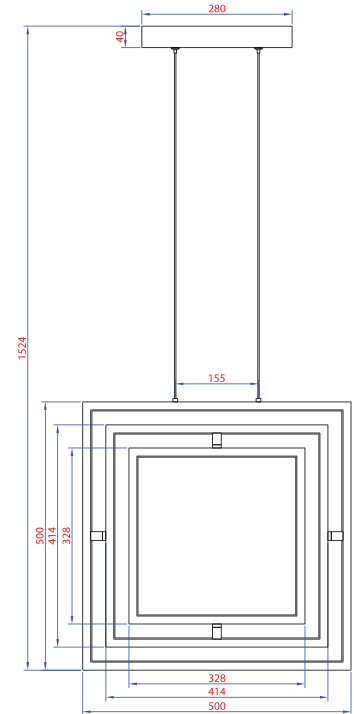

LIT3630BK

**DESCRIPTION**

19" 45W Led Pendant, initial lumen, 2800lm in black

**SPECIFICATION DETAILS**

\* For custom options, consult factory for details.

<b>UPC BAR CODE</b>	710702917512
<b>Dimension in " Dia or Length</b>	N/A
<b>Width in "</b>	19"
<b>Depth</b>	N/A
<b>Height</b>	-
<b>Min Height</b>	-
<b>Maximum Height</b>	-
<b>Total Bulbs per Fixture</b>	45WLED
<b>Intial Lumens</b>	2800
<b>Color Temp</b>	3000K
<b>Wattage Rating</b>	45W
<b>Lamp / Base Type</b>	LED
<b>Bulb type</b>	LED
<b>Wire Length</b>	5 F
<b>ADA</b>	N/A
<b>Suitable for location</b>	Indoor
<b>Wall and Ceiling Mountable</b>	No

unit: mm

**COMMENT**