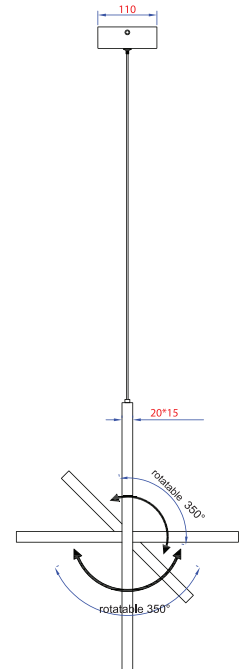

LIT3630BK

**DESCRIPTION**

19" 45W Led Pendant, initial lumen, 2800lm in black

**SPECIFICATION DETAILS**

\* For custom options, consult factory for details.

<b>UPC BAR CODE</b>	710702917512
<b>Dimension in " Dia or Length</b>	N/A
<b>Width in "</b>	19"
<b>Depth</b>	N/A
<b>Height</b>	-
<b>Min Height</b>	-
<b>Maximum Height</b>	-
<b>Total Bulbs per Fixture</b>	45WLED
<b>Intial Lumens</b>	2800
<b>Color Temp</b>	3000K
<b>Wattage Rating</b>	45W
<b>Lamp / Base Type</b>	LED
<b>Bulb type</b>	LED
<b>Wire Length</b>	5 F
<b>ADA</b>	N/A
<b>Suitable for location</b>	Indoor
<b>Wall and Ceiling Mountable</b>	No

unit: mm

**COMMENT**