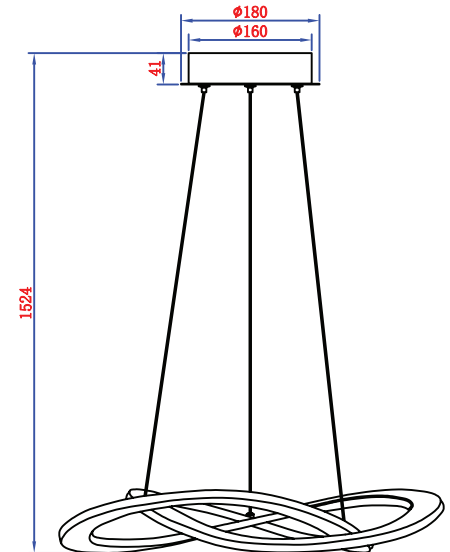

LIT3434BK

DESCRIPTION

19", 30W Led Pendant , initial Lumen, 1800Lm in black finish

unit: mm

SPECIFICATION DETAILS

* For custom options, consult factory for details.

UPC BAR CODE	7107029174482
Dimension in " Dia or Length	N/A
Width in "	19"
Depth	N/A
Height	59"
Min Height	59"
Maximum Height	59"
Total Bulbs per Fixture	30W LED
Initial Lumens	1800
Color Temp	3000K
Wattage Rating	30W
Lamp / Base Type	LED
Bulb type	LED
Wire Length	5FT
ADA	N/A
Suitable for location	Indoor
Wall and Ceiling Mountable	No