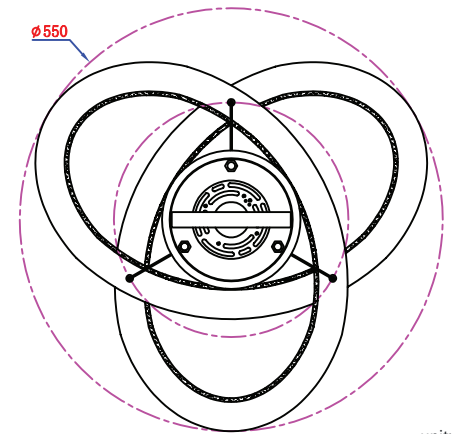

LIT3434BK

DESCRIPTION

19", 30W Led Pendant , initial Lumen, 1800Lm in black finish

unit: mm

SPECIFICATION DETAILS

* For custom options, consult factory for details.

UPC BAR CODE	7107029174482
Dimension in " Dia or Length	N/A
Width in "	19"
Depth	N/A
Height	59"
Min Height	59"
Maximum Height	59"
Total Bulbs per Fixture	30W LED
Initial Lumens	1800
Color Temp	3000K
Wattage Rating	30W
Lamp / Base Type	LED
Bulb type	LED
Wire Length	5FT
ADA	N/A
Suitable for location	Indoor
Wall and Ceiling Mountable	No