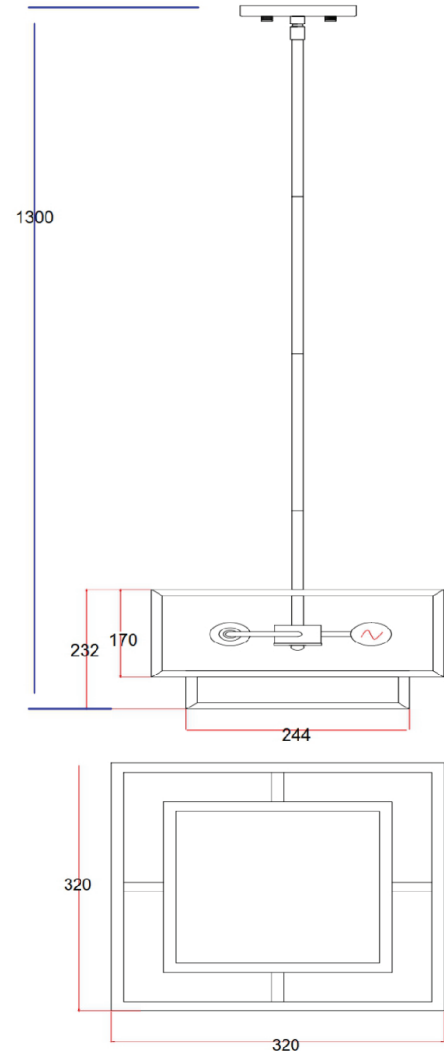

LIT3330BK-SN

**DESCRIPTION**

2 -light pendant in black finish with Satin nickel socket

unit: mm

**SPECIFICATION DETAILS**

\* For custom options, consult factory for details.

<b>UPC BAR CODE</b>	710702917444
<b>Dimension in " Dia or Length</b>	N/A
<b>Width in "</b>	9.5"
<b>Depth</b>	N/A
<b>Height</b>	9.5"
<b>Min Height</b>	9.5"
<b>Maximum Height</b>	-
<b>Total Bulbs per Fixture</b>	2x60W
<b>Intial Lumens</b>	N/A
<b>Color Temp</b>	N/A
<b>Wattage Rating</b>	60W
<b>Lamp / Base Type</b>	E26
<b>Bulb type</b>	Medium
<b>Wire Length</b>	5FT
<b>ADA</b>	N/A
<b>Suitable for location</b>	Indoor
<b>Wall and Ceiling Mountable</b>	No