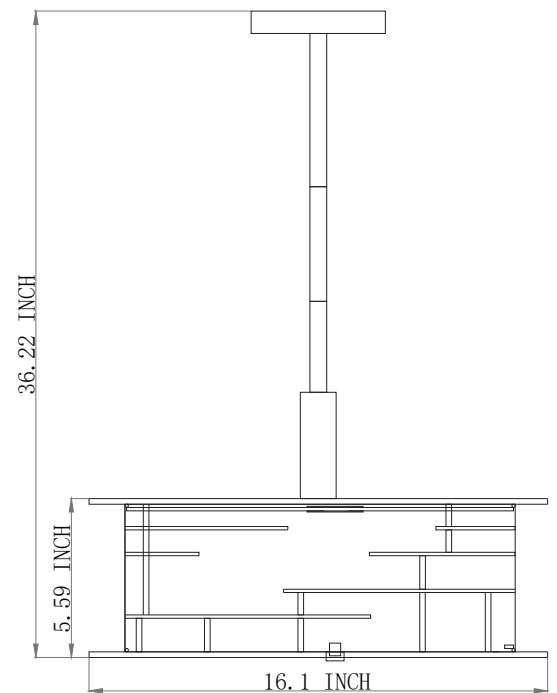

LIT2732BK-WH

Pipes included:

Size	12"	6"
Qty	3	1

DESCRIPTION

16" Pendant in black metal frame with white shade

SPECIFICATION DETAILS

* For custom options, consult factory for details.

UPC BAR CODE	710702917130
Diameter	16"
Width in "	N/A
Depth	N/A
Frame Height	5.59"
Min Height	12"
Maximum Height	47.6"
Light source detail	4x100W
Lumens for Led	N/A
Color Temp	N/A
Bullb Rating for each Socket	100W
Bulb Base	E26
Bulb Type	Medium Base
Wire	10FT
ADA	N/A
Suitable for location	Indoor
Dual Mount	NO

SHIPPING DIMENSIONS

Weight	9 lbs	Width	17.5"
Length	17.5"	Height	9.45"

COMMENT