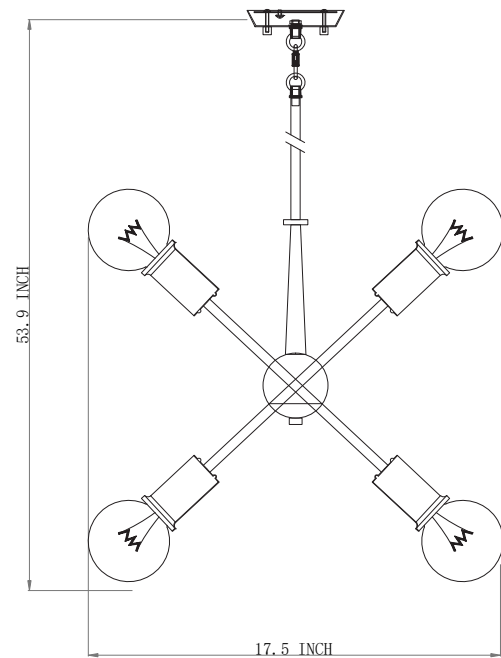

LIT2532BK-GD

Pipes included:

Size	12"	6"
Qty	3	1

Comes with Chain link and Loop for the sloped ceiling

DESCRIPTION

8-light Pendant in black finish with Gold Sockets

SPECIFICATION DETAILS

* For custom options, consult factory for details.

UPC BAR CODE	710702917093
Diameter	17.5"
Width in "	N/A
Depth	N/A
Frame Height	54"
Min Height	54"
Maximum Height	-
Light source detail	8X60W
Lumens for Led	N/A
Color Temp	N/A
Bulb Rating for each Socket	60W
Bulb Base	E26
Bulb Type	Medium Base
Wire	10ft
ADA	N/A
Suitable for location	Indoor
Dual Mount	NO