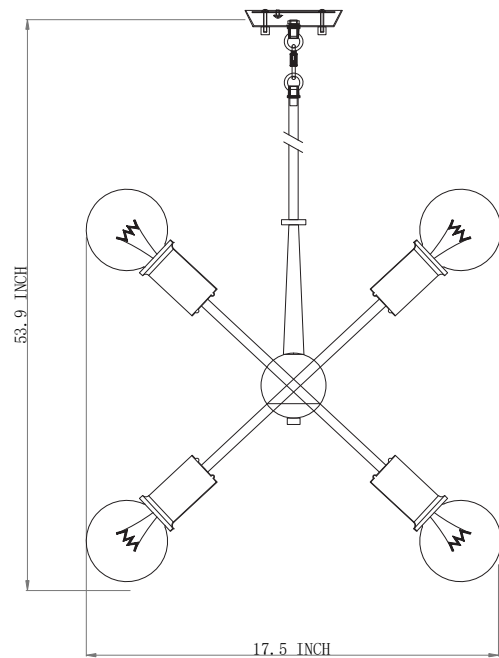

LIT2532BK-BK

Pipes included:

Size	12"	6"
Qty	3	1

Comes with Chain link and Loop for the sloped ceiling

DESCRIPTION

8-light Pendant in black finish with Black Sockets

SPECIFICATION DETAILS

* For custom options, consult factory for details.

UPC BAR CODE	710702917543
Diameter	17.5"
Width in "	N/A
Depth	N/A
Frame Height	54"
Min Height	54"
Maximum Height	-
Light source detail	8X60W
Lumens for Led	N/A
Color Temp	N/A
Bulb Rating for each Socket	60W
Bulb Base	E26
Bulb Type	Medium Base
Wire	10ft
ADA	N/A
Suitable for location	Indoor
Dual Mount	NO