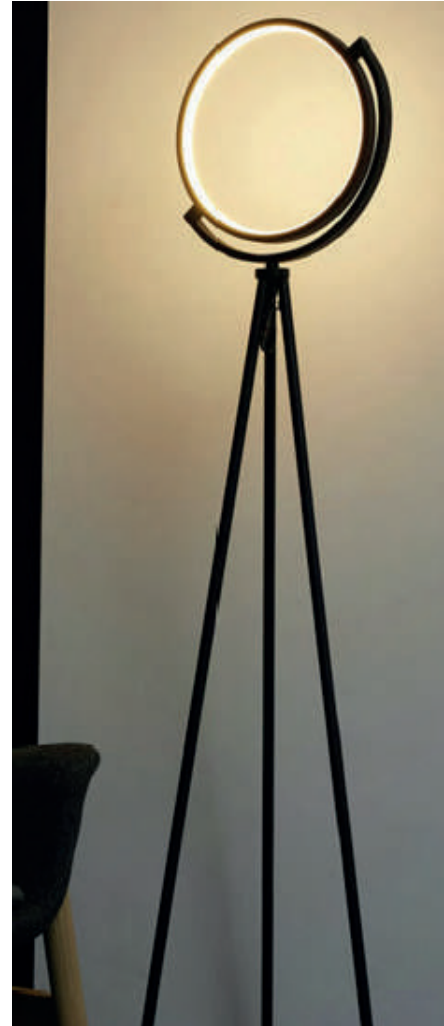

BAYFILED

FLOOR LAMPS

FINISH

BK*

FL2201

Model Number: FL2201BK
Type: Square floor lamp
Collection: Bayfiled
materials: Aluminum + PMMA
Size: 48"
Color: 3500K
Dimmable: Yes
Light body color: Black
Voltage: AC 110-265V