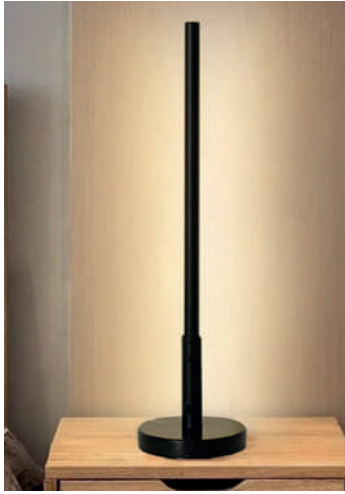

*BK-WH: BLACK WITH WHITE SHADE

BAYFILED

BAYFILED

TABLE LAMPS

FINISH

BK*

TL2113

Model Number: TL2113BK
Collection: Bayfield
Type: Stick table lamp
Materials: Aluminum + PMMA
Dimmable: Yes
Size: 18"
Color: 3500K
Light body color: Black
Voltage: AC 110-265V