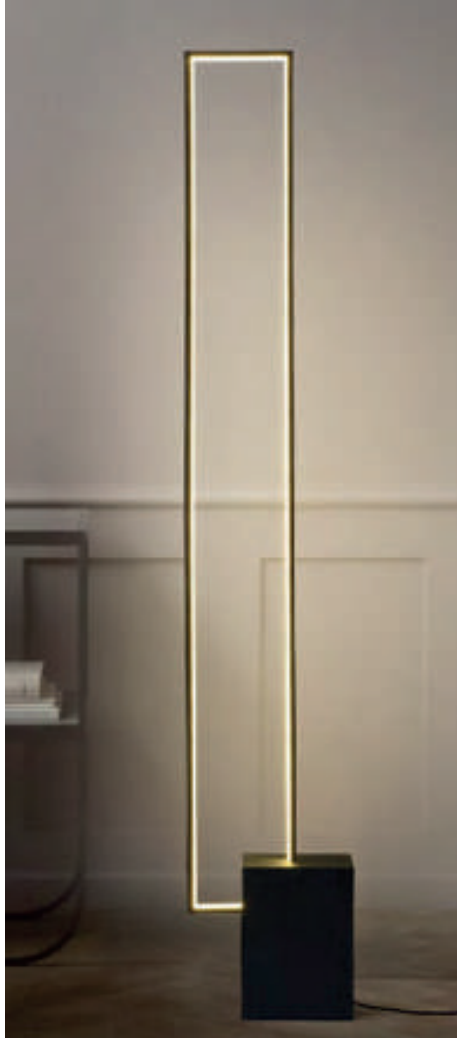

BAYFILED

FLOOR LAMPS

FINISH

BK*

FL2201

Model Number: FL2201BK
Type: Square floor lamp
Collection: Bayfiled
materials: Aluminum + PMMA
Size: 48"
Color: 3500K
Dimmable: Yes
Light body color: Black
Voltage: AC 110-265V