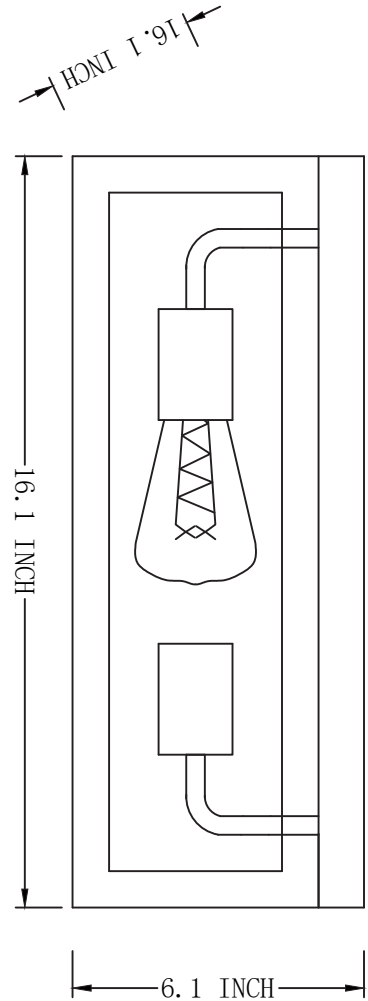

LIT4210BK+MC

DESCRIPTION

16" 3x60 W medium base flush mount in black finish with replaceable socket rings in Black, Gold , Satin Nickel

SPECIFICATION DETAILS

* For custom options, consult factory for details.

UPC BAR CODE	710702917901
Diameter	N/A
Width in "	16"
Depth	16"
Height	6.1"
Min Height	6.1"
Maximum Height	16"
Light source detail	3x60
Lumens for Led	N/A
Color Temp	N/A
Bulb Rating for each Socket	60W
Bulb Base	E26
Bulb Type	Medium Base
Wire	N/A
ADA	NO
Suitable for location	Indoor
Dual Mount	NO

SHIPPING DIMENSIONS

Weight	13.9 lbs	Width	16.9"
Length	16.9"	Height	7.0"