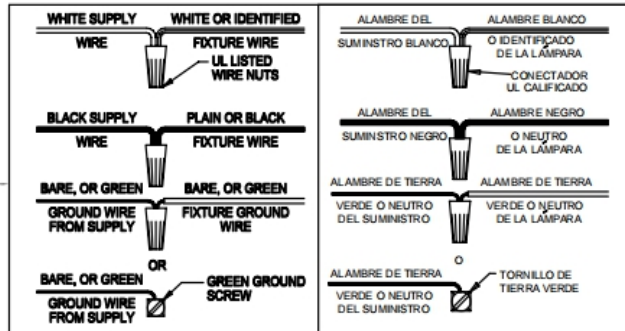

Delta Item No.: LIT3631BK

ATTENTION:

FIXTURE INSTALLATION MUST BE DONE BY LICENSED ELECTRICIAN.
SHUT OFF POWER SUPPLY AT FUSE OR CIRCUIT BREAKER.
USE ONLY THE SPECIFIED BULBS AND DO NOT EXCEED THE MAXIMUM WATTAGE.

BEFORE YOU INSTALL:

1. Check the fixture frame for any physical damage
2. Check all parts to ensure they are not damaged or missing
3. Test all sockets with a bulb for conductivity before “dressing” the fixture
4. If there is any problem, please do not install the fixture, please contact the vendor and solve the problem first.

Assembly Steps

1. D. E ——— A
2. C. H ——— B
3. G. F ——— D

Part included

QTY	Part Description	Code
0	Junction box	A
3	Wires Nuts	B
2	Wires	C
1	Mounting bracket	D
2	Mounting screws 1	E
2	Mounting screws 2	F
1	Canopy	G
0	Wires	H