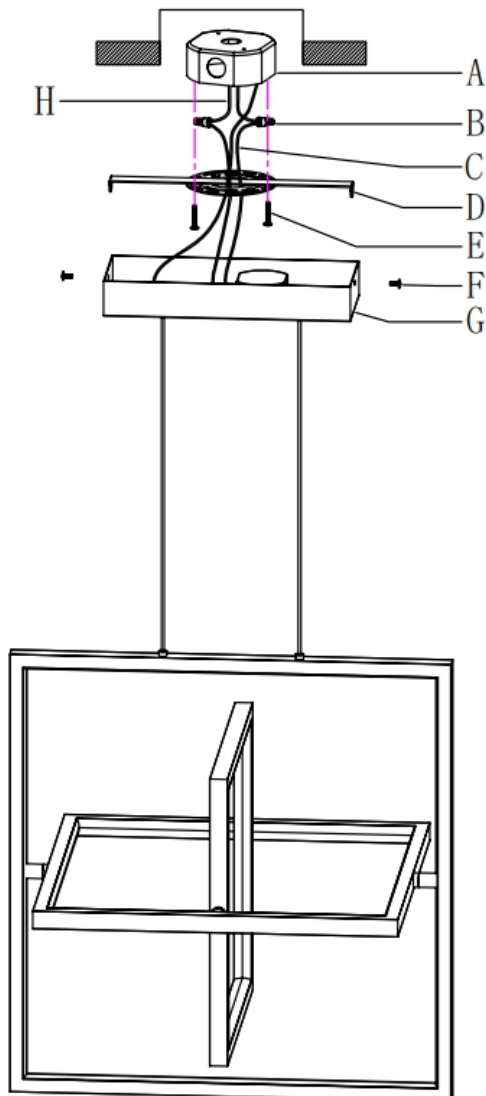

Delta Item No.: LIT3631BK

ATTENTION:

FIXTURE INSTALLATION MUST BE DONE BY LICENSED ELECTRICIAN.
 SHUT OFF POWER SUPPLY AT FUSE OR CIRCUIT BREAKER.
 USE ONLY THE SPECIFIED BULBS AND DO NOT EXCEED THE MAXIMUM WATTAGE.

Assembly Steps

1. D. E ——— A
2. C. H ——— B
3. G. F ——— D

Part included

QTY	Part Description	Code
0	Junction box	A
3	Wires Nuts	B
2	Wires	C
1	Mounting bracket	D
2	Mounting screws 1	E
2	Mounting screws 2	F
1	Canopy	G
0	Wires	H