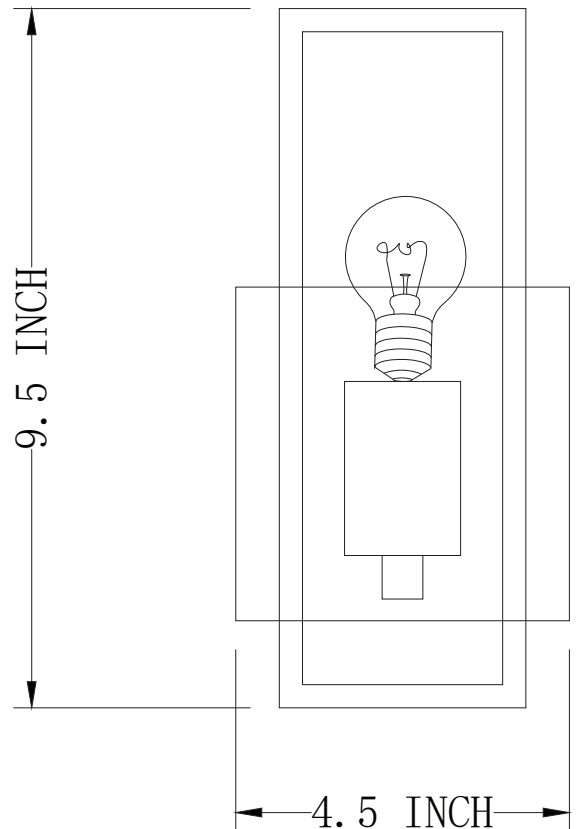

LIT3186BK-GD

DESCRIPTION

9.5" indoor Walls conce in Black finish with Gold Socket Rings socket

SPECIFICATION DETAILS

* For custom options, consult factory for details.

| | |
|-------------------------------------|--------------|
| UPC BAR CODE | 710702917338 |
| Diameter | N/A |
| Width in " | 4.5" |
| Depth | 3.5" |
| Frame Height | 9.5" |
| Min Height | 9.5" |
| Maximum Height | 9.5" |
| Light source detail | 1X60W |
| Lumens for Led | N/A |
| Color Temp | N/A |
| Bullb Rating for each Socket | 60W |
| Bulb Base | E26 |
| Bulb Type | Medium Base |
| Wire | |
| ADA | YES |
| Suitable for location | Indoor |
| Dual Mount | NO |

SHIPPING DIMENSIONS

| | | | |
|---------------|---------|---------------|-------|
| Weight | 2.2 lbs | Width | 5.9" |
| Length | 10.65" | Height | 4.35" |

COMMENT