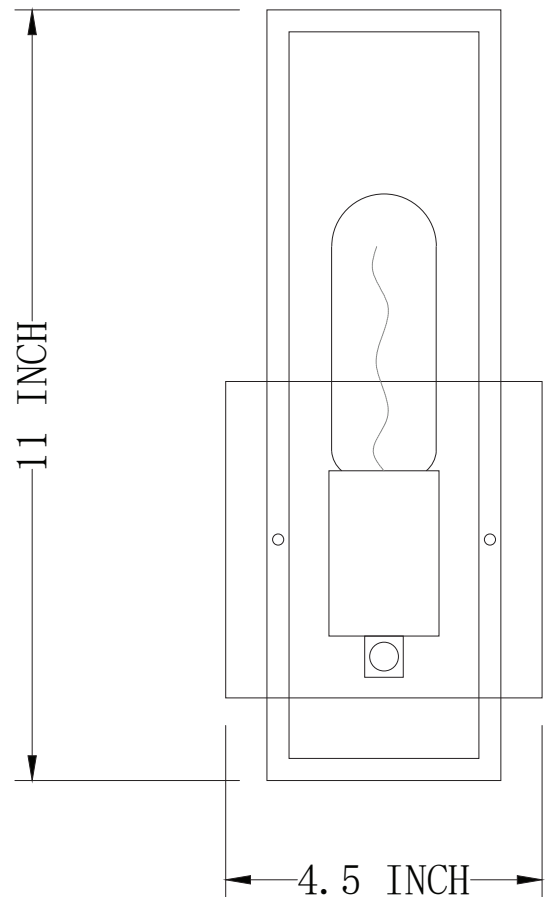

LIT3184BK-GD

**DESCRIPTION**

11" High indoor Wall sconce in Black finish with Gold socket Ring

**SPECIFICATION DETAILS**

\* For custom options, consult factory for details.

<b>UPC BAR CODE</b>	710702917338
<b>Diameter</b>	N/A
<b>Width in "</b>	4.5"
<b>Depth</b>	3.5"
<b>Frame Height</b>	11"
<b>Min Height</b>	11"
<b>Maximum Height</b>	11"
<b>Light source detail</b>	1X60W
<b>Lumens for Led</b>	N/A
<b>Color Temp</b>	N/A
<b>Bullb Rating for each Socket</b>	60W
<b>Bulb Base</b>	E26
<b>Bulb Type</b>	Medium Base
<b>Wire</b>	
<b>ADA</b>	YES
<b>Suitable for location</b>	Indoor
<b>Dual Mount</b>	NO

**SHIPPING DIMENSIONS**

<b>Weight</b>	2.31 lbs	<b>Width</b>	5.9"
<b>Length</b>	12.25"	<b>Height</b>	4.35"

COMMENT