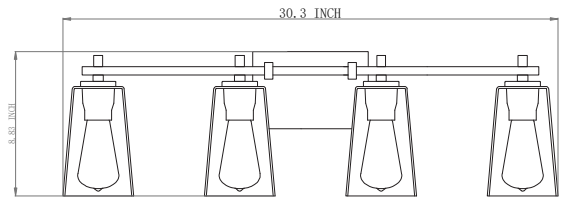

LIT2924SN+MC-CL

DESCRIPTION

4 Light vanity in Satin Nickel and Black finish frame with replaceable Socket Rings with clear glass

SN+MC-CL : With Black and Satin Nickel Rings
BK+MC-CL : With Gold and Black rings

SPECIFICATION DETAILS

* For custom options, consult factory for details.

UPC BAR CODE	710702917239
Diameter	N/A
Width in "	30.3"
Depth	6.77"
Frame Height	8.83"
Min Height	8.83"
Maximum Height	8.83"
Light source detail	4x60W
Lumens for Led	N/A
Color Temp	N/A
Bulb Rating for each Socket	60W
Bulb Base	E26
Bulb Type	Medium Base
Wire	
ADA	NO
Suitable for location	Indoor
Dual Mount	NO

Can be mounted up or down

SHIPPING DIMENSIONS

Weight	8.3 lbs	Width	9.45"
Length	30.3"	Height	9.25"

COMMENT