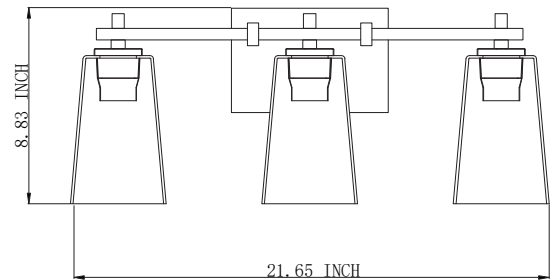

LIT2923SN+MC-CL

DESCRIPTION

3 light vanity in Satin Nickel and Black finish frame with replaceable Socket Rings with clear glass

SN+MC-CL : With Black and Satin Nickel Rings
BK+MC-CL : With Gold and Black rings

SPECIFICATION DETAILS

* For custom options, consult factory for details.

UPC BAR CODE	710702917215
Diameter	N/A
Width in "	21.5"
Depth	6.77"
Frame Height	8.83"
Min Height	8.83"
Maximum Height	8.83"
Light source detail	3x60W
Lumens for Led	N/A
Color Temp	N/A
Bulb Rating for each Socket	60W
Bulb Base	E26
Bulb Type	Medium Base
Wire	
ADA	NO
Suitable for location	Indoor
Dual Mount	NO

Can be mounted up or down

SHIPPING DIMENSIONS

Weight	6.6 lbs	Width	9.45"
Length	26.5"	Height	9.45"

COMMENT