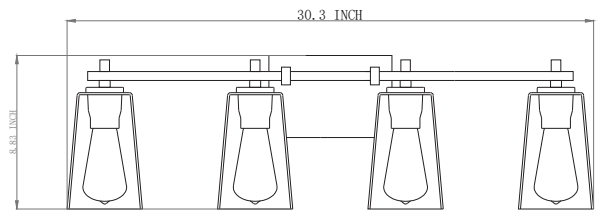

SPECIFICATION DETAILS

* For custom options, consult factory for details.

UPC BAR CODE	710702917178
Diameter	N/A
Width in "	4.33"
Depth	6.77"
Frame Height	8.83"
Min Height	8.83"
Maximum Height	8.88"
Light source detail	1x60W
Lumens for Led	N/A
Color Temp	N/A
Bullb Rating for each Socket	60W
Bulb Base	E26
Bulb Type	Medium Base
Wire	
ADA	NO
Suitable for location	Indoor
Dual Mount	NO

Can be mounted up or down

SHIPPING DIMENSIONS

Weight	6.6 lbs	Width	9.45"
Length	26.5"	Height	9.45"

LIT UP LIGHTING INC
5260 BRADCO BLVD
MISSISSAUGA, PROVINCE, ONTARIO
L4W, 1G7
CANADA

COMMENT

LIT2924SN+MC-CL

* For custom options, consult factory for details.

UPC BAR CODE	710702917239
Diameter	N/A
Width in "	30.3"
Depth	6.77"
Frame Height	8.83"
Min Height	8.83"
Maximum Height	8.83"
Light source detail	4x60W
Lumens for Led	N/A
Color Temp	N/A
Bullb Rating for each Socket	60W
Bulb Base	E26
Bulb Type	Medium Base
Wire	
ADA	NO
Suitable for location	Indoor
Dual Mount	NO

Can be mounted up or down

SHIPPING DIMENSIONS

Weight	8.3 lbs	Width	9.45"
Length	30.3"	Height	9.25"

LIT UP LIGHTING INC
5260 BRADCO BLVD
MISSISSAUGA, PROVINCE, ONTARIO
L4W, 1G7
CANADA

COMMENT