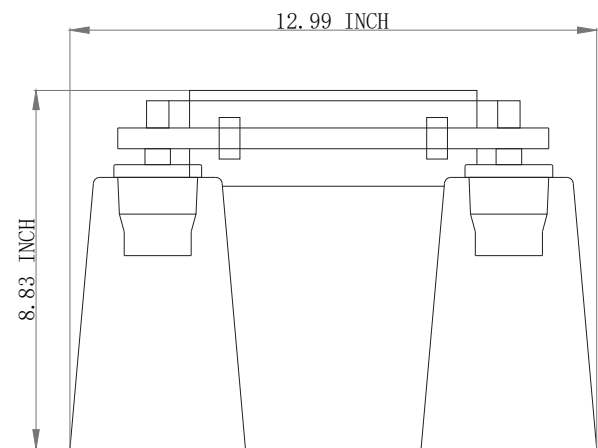

SPECIFICATION DETAILS

* For custom options, consult factory for details.

UPC BAR CODE	710702917178
Diameter	N/A
Width in "	4.33"
Depth	6.77"
Frame Height	8.83"
Min Height	8.83"
Maximum Height	8.88"
Light source detail	1x60W
Lumens for Led	N/A
Color Temp	N/A
Bullb Rating for each Socket	60W
Bulb Base	E26
Bulb Type	Medium Base
Wire	
ADA	NO
Suitable for location	Indoor
Dual Mount	NO

Can be mounted up or down

SHIPPING DIMENSIONS

Weight	2.7 lbs	Width	8"
Length	11.6"	Height	9.25"

COMMENT

LIT2922BK+MC-CL

DESCRIPTION

2 light vanity in Satin Nickel and Black finish frame with replaceable Socket Rings with clear glass

SN+MC-CL : With Black and Satin Nickel Rings
BK+MC-CL : With Gold and Black rings

SPECIFICATION DETAILS

* For custom options, consult factory for details.

UPC BAR CODE	710702917192
Diameter	N/A
Width in "	13"
Depth	6.88"
Frame Height	8.83"
Min Height	8.83"
Maximum Height	8.83"
Light source detail	2x60W
Lumens for Led	N/A
Color Temp	N/A
Bullb Rating for each Socket	60W
Bulb Base	E26
Bulb Type	Medium Base
Wire	
ADA	NO
Suitable for location	Indoor
Dual Mount	NO

SN+MC-CL : With Black and Satin Nickel Rings
BK+MC-CL : With Gold and Black rings

SPECIFICATION DETAILS

* For custom options, consult factory for details.

UPC BAR CODE	710702917215
Diameter	N/A
Width in "	21.5"
Depth	6.77"
Frame Height	8.83"
Min Height	8.83"
Maximum Height	8.83"
Light source detail	3x60W
Lumens for Led	N/A
Color Temp	N/A
Bullb Rating for each Socket	60W
Bulb Base	E26
Bulb Type	Medium Base
Wire	
ADA	NO
Suitable for location	Indoor
Dual Mount	NO