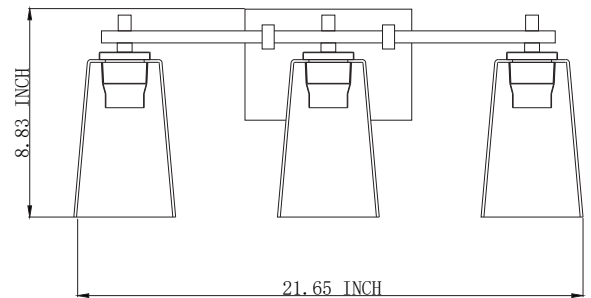

SN+MC-CL : With Black and Satin Nickel Rings
BK+MC-CL : With Gold and Black rings

SPECIFICATION DETAILS

* For custom options, consult factory for details.

UPC BAR CODE	710702917192
Diameter	N/A
Width in "	13"
Depth	6.88"
Frame Height	8.83"
Min Height	8.83"
Maximum Height	8.83"
Light source detail	2x60W
Lumens for Led	N/A
Color Temp	N/A
Bullb Rating for each Socket	60W
Bulb Base	E26
Bulb Type	Medium Base
Wire	
ADA	NO
Suitable for location	Indoor
Dual Mount	NO

Can be mounted up or down

SHIPPING DIMENSIONS

Weight	4 lbs	Width	9.45"
Length	20.7"	Height	9"

COMMENT

LIT2923SN+MC-CL

DESCRIPTION

3 light vanity in Satin Nickel and Black finish frame with replaceable Socket Rings with clear glass

SN+MC-CL : With Black and Satin Nickel Rings
BK+MC-CL : With Gold and Black rings

SPECIFICATION DETAILS

* For custom options, consult factory for details.

UPC BAR CODE	710702917215
Diameter	N/A
Width in "	21.5"
Depth	6.77"
Frame Height	8.83"
Min Height	8.83"
Maximum Height	8.83"
Light source detail	3x60W
Lumens for Led	N/A
Color Temp	N/A
Bullb Rating for each Socket	60W
Bulb Base	E26
Bulb Type	Medium Base
Wire	
ADA	NO
Suitable for location	Indoor
Dual Mount	NO

Can be mounted up or down

SHIPPING DIMENSIONS

Weight	6.6 lbs	Width	9.45"
Length	26.5"	Height	9.45"

LIT UP LIGHTING INC
5260 BRADCO BLVD
MISSISSAUGA, PROVINCE, ONTARIO
L4W, 1G7
CANADA

COMMENT

LIT2924SN+MC-CL