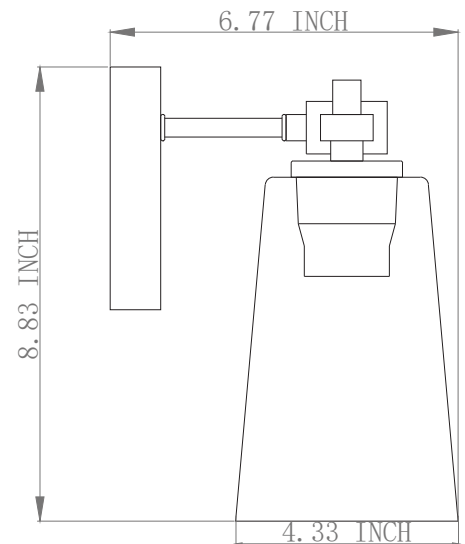

SPECIFICATION DETAILS

* For custom options, consult factory for details.

UPC BAR CODE	710702917178
Diameter	N/A
Width in "	4.33"
Depth	6.77"
Frame Height	8.83"
Min Height	8.83"
Maximum Height	8.88"
Light source detail	1x60W
Lumens for Led	N/A
Color Temp	N/A
Bullb Rating for each Socket	60W
Bulb Base	E26
Bulb Type	Medium Base
Wire	
ADA	NO
Suitable for location	Indoor
Dual Mount	NO

Can be mounted up or down

SHIPPING DIMENSIONS

Weight	2.7 lbs	Width	8"
Length	11.6"	Height	9.25"

COMMENT

LIT2922BK+MC-CL

DESCRIPTION

2 light vanity in Satin Nickel and Black finish frame with replaceable Socket Rings with clear glass

SN+MC-CL : With Black and Satin Nickel Rings
BK+MC-CL : With Gold and Black rings

SPECIFICATION DETAILS

* For custom options, consult factory for details.

UPC BAR CODE	710702917192
Diameter	N/A
Width in "	13"
Depth	6.88"
Frame Height	8.83"
Min Height	8.83"
Maximum Height	8.83"
Light source detail	2x60W
Lumens for Led	N/A
Color Temp	N/A
Bullb Rating for each Socket	60W
Bulb Base	E26
Bulb Type	Medium Base
Wire	
ADA	NO
Suitable for location	Indoor
Dual Mount	NO

SN+MC-CL : With Black and Satin Nickel Rings
BK+MC-CL : With Gold and Black rings

SPECIFICATION DETAILS

* For custom options, consult factory for details.

UPC BAR CODE	710702917215
Diameter	N/A
Width in "	21.5"
Depth	6.77"
Frame Height	8.83"
Min Height	8.83"
Maximum Height	8.83"
Light source detail	3x60W
Lumens for Led	N/A
Color Temp	N/A
Bullb Rating for each Socket	60W
Bulb Base	E26
Bulb Type	Medium Base
Wire	
ADA	NO
Suitable for location	Indoor
Dual Mount	NO