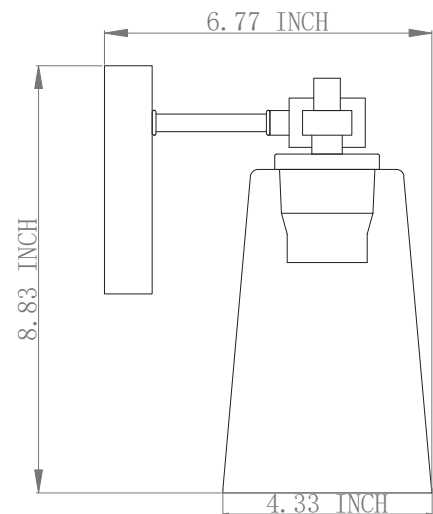

LIT2901BK+MC-CL

DESCRIPTION

9" Wall sconce in Satin Nickel and Black finish frame with replaceable Socket Rings with clear glass

SN+MC-CL : With Black and Satin Nickel Rings
BK+MC-CL : With Gold and Black rings

SPECIFICATION DETAILS

* For custom options, consult factory for details.

UPC BAR CODE	710702917178
Diameter	N/A
Width in "	4.33"
Depth	6.77"
Frame Height	8.83"
Min Height	8.83"
Maximum Height	8.88"
Light source detail	1x60W
Lumens for Led	N/A
Color Temp	N/A
Bullb Rating for each Socket	60W
Bulb Base	E26
Bulb Type	Medium Base
Wire	
ADA	NO
Suitable for location	Indoor
Dual Mount	NO

Can be mounted up or down

SHIPPING DIMENSIONS

Weight	2.7 lbs	Width	8"
Length	11.6"	Height	9.25"

COMMENT