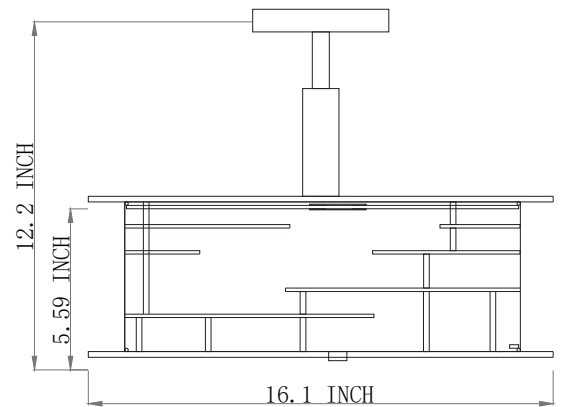

LIT2742BK-WH

DESCRIPTION

16" semi-flush mount in black metal frame with white shade

SPECIFICATION DETAILS

* For custom options, consult factory for details.

| | |
|-------------------------------------|--------------|
| UPC BAR CODE | 710702917123 |
| Diameter | 16" |
| Width in " | N/A |
| Depth | N/A |
| Frame Height | 5.59" |
| Min Height | 12.2" |
| Maximum Height | 12.2" |
| Light source detail | 4x100W |
| Lumens for Led | N/A |
| Color Temp | N/A |
| Bullb Rating for each Socket | 100W |
| Bulb Base | E26 |
| Bulb Type | Medium Base |
| Wire | N/A |
| ADA | N/A |
| Suitable for location | Indoor |
| Dual Mount | NO |

SHIPPING DIMENSIONS

| | | | |
|---------------|-------|---------------|-------|
| Weight | 7 lbs | Width | 17.5" |
| Length | 17.5" | Height | 9.45" |

COMMENT