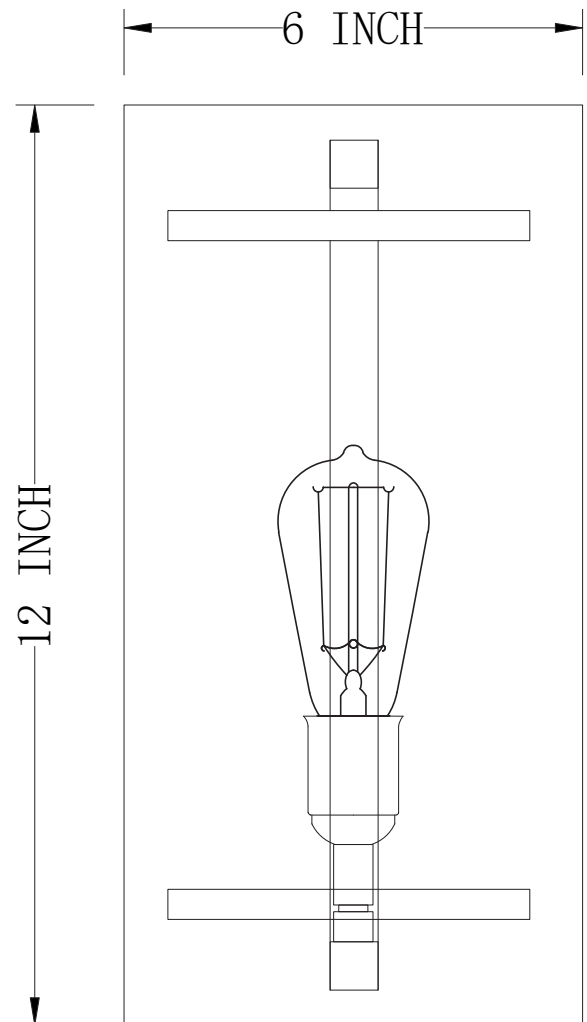

LIT2487BK-GD

DESCRIPTION

12" wall sconce in Black finish with Gold Socket Rings.

SPECIFICATION DETAILS

* For custom options, consult factory for details.

UPC BAR CODE	710702917079
Diameter	N/A
Width in "	6"
Depth	4.75"
Frame Height	12"
Min Height	12"
Maximum Height	12"
Light source detail	1X60W
Lumens for Led	N/A
Color Temp	N/A
Bulb Rating for each Socket	60W
Bulb Base	E26
Bulb Type	Medium Base
Wire	N/A
ADA	NO
Suitable for location	Indoor
Dual Mount	NO

SHIPPING DIMENSIONS

Weight	4.4 lbs	Width	13.5"
Length	13.5"	Height	6"

COMMENT