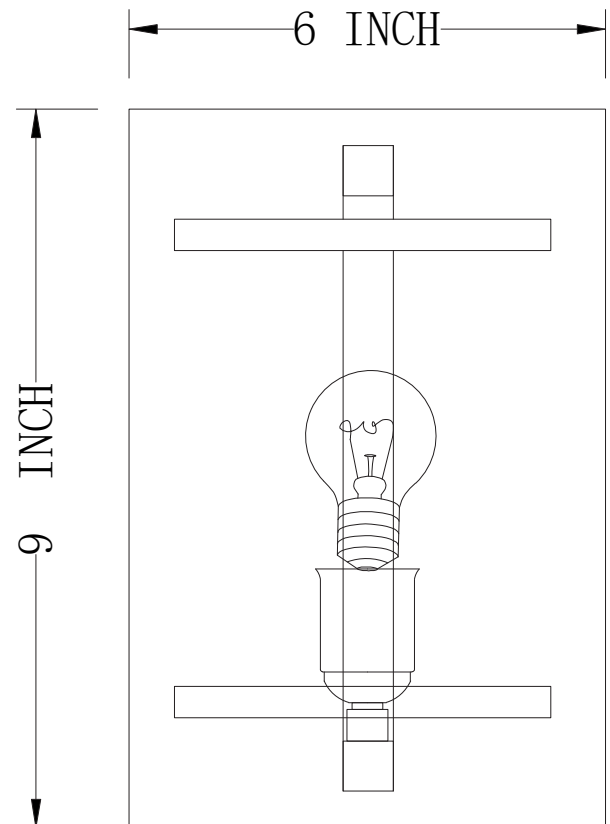

LIT2484BK-GD

**DESCRIPTION**

9" wall sconce in Black finish with Gold Socket Rings.

**SPECIFICATION DETAILS**

\* For custom options, consult factory for details.

<b>UPC BAR CODE</b>	710702917062
<b>Diameter</b>	N/A
<b>Width in "</b>	6"
<b>Depth</b>	4.75"
<b>Frame Height</b>	9"
<b>Min Height</b>	9"
<b>Maximum Height</b>	9"
<b>Light source detail</b>	1X60W
<b>Lumens for Led</b>	N/A
<b>Color Temp</b>	N/A
<b>Bulb Rating for each Socket</b>	60W
<b>Bulb Base</b>	E26
<b>Bulb Type</b>	Medium Base
<b>Wire</b>	N/A
<b>ADA</b>	NO
<b>Suitable for location</b>	Indoor
<b>Dual Mount</b>	NO

**SHIPPING DIMENSIONS**

<b>Weight</b>	3 lbs	<b>Width</b>	7"
<b>Length</b>	10.5"	<b>Height</b>	6 "

COMMENT