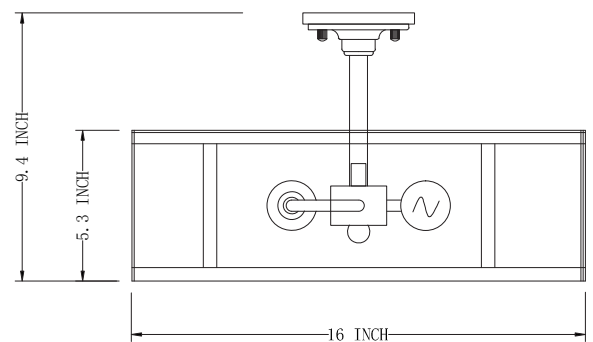

LIT2442BK-GD

DESCRIPTION

16", 3x60W Semi-flush mount in Black finish with Gold Socket Rings.

SPECIFICATION DETAILS

* For custom options, consult factory for details.

UPC BAR CODE	710702917437
Diameter	16"
Width in "	N/A
Depth	9.45"
Frame Height	5.3"
Min Height	9.45"
Maximum Height	9.45"
Light source detail	3X60W
Lumens for Led	N/A
Color Temp	N/A
Bulb Rating for each Socket	60W
Bulb Base	E26
Bulb Type	Medium Base
Wire	N/A
ADA	N/A
Suitable for location	Indoor
Dual Mount	NO

SHIPPING DIMENSIONS

Weight	6.6 lbs	Width	17.35"
Length	17.35"	Height	5.9"

COMMENT