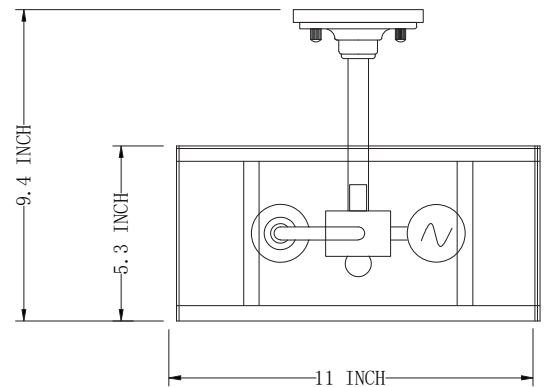

LIT2441BK-GD

DESCRIPTION

11", 2x60W semi-flush mount in Black finish with Gold Socket Rings.

SPECIFICATION DETAILS

* For custom options, consult factory for details.

UPC BAR CODE	710702917086
Diameter	11"
Width in "	11"
Depth	N/A
Frame Height	5.3"
Min Height	9.45"
Maximum Height	9.45"
Light source detail	2X60W
Lumens for Led	N/A
Color Temp	N/A
Bulb Rating for each Socket	60W
Bulb Base	E26
Bulb Type	Medium Base
Wire	N/A
ADA	N/A
Suitable for location	Indoor
Dual Mount	NO

SHIPPING DIMENSIONS

Weight	5 lbs	Width	12"
Length	12"	Height	5.9"

COMMENT