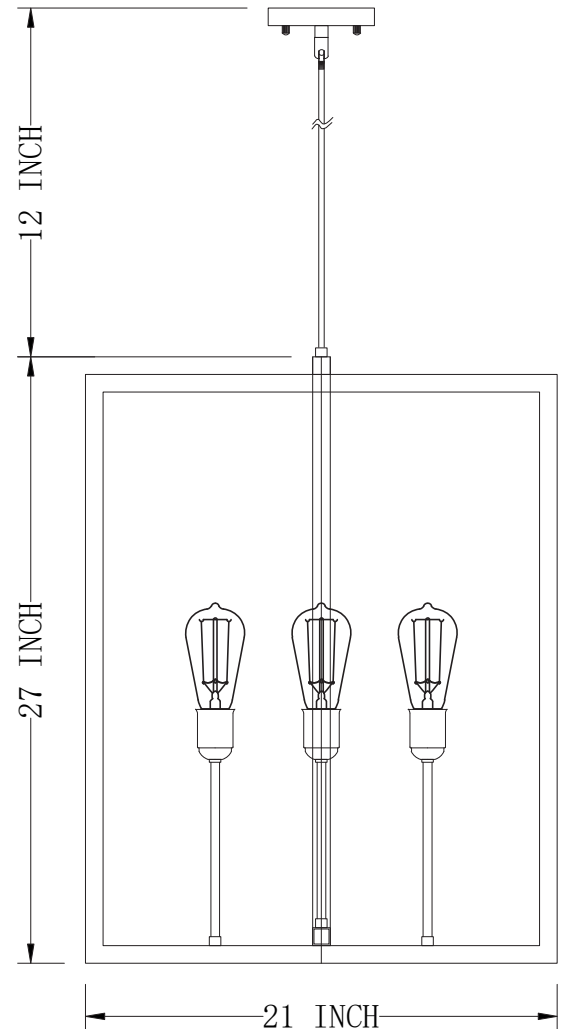

LIT2433BK-GD

Pipes included:

Size	12"	6"
Qty	3	1

DESCRIPTION

21", 3-Light Pendant in black finish with 3x60W medium base sockets in Gold finish.

SPECIFICATION DETAILS

* For custom options, consult factory for details.

UPC BAR CODE	710702917031
Diameter	N/A
Width in "	21"
Depth	N/A
Frame Height	27"
Min Height	34"
Maximum Height	70"
Light source detail	4X60W
Lumens for Led	N/A
Color Temp	N/A
Bulb Rating for each Socket	60W
Bulb Base	E26
Bulb Type	Medium Base
Wire	10FT
ADA	NO
Suitable for location	Indoor
Dual Mount	NO

SHIPPING DIMENSIONS

Weight	11 lbs	Width	8.66"
Length	25.2"	Height	12.6"

COMMENT