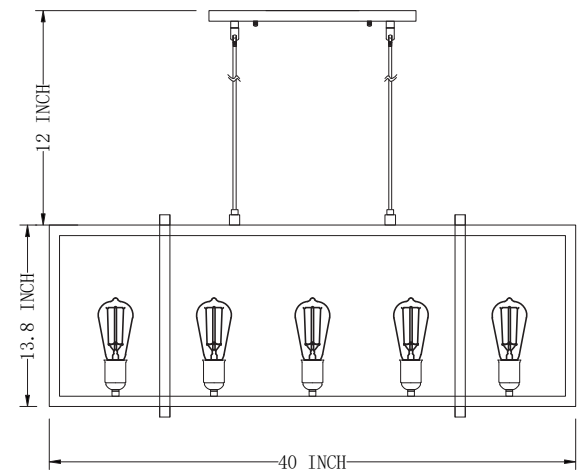

LIT2406BK-GD

**Pipes included:**

Size	12"	6"
Qty	3	1

**DESCRIPTION**

40", 5 -light linear pendant in Black finish with Gold Socket Rings.

**SPECIFICATION DETAILS**

\* For custom options, consult factory for details.

<b>UPC BAR CODE</b>	710702917055
<b>Diameter</b>	N/A
<b>Width in "</b>	40
<b>Depth</b>	N/A
<b>Frame Height</b>	13.75"
<b>Min Height</b>	20.8"
<b>Maximum Height</b>	56"
<b>Light source detail</b>	5X60W
<b>Lumens for Led</b>	N/A
<b>Color Temp</b>	N/A
<b>Bulb Rating for each Socket</b>	60W
<b>Bulb Base</b>	E26
<b>Bulb Type</b>	Medium Base
<b>Wire</b>	10FT
<b>ADA</b>	NO
<b>Suitable for location</b>	Indoor
<b>Dual Mount</b>	NO

**SHIPPING DIMENSIONS**

<b>Weight</b>	13.8 lbs	<b>Width</b>	8.66"
<b>Length</b>	41"	<b>Height</b>	15.75"

COMMENT