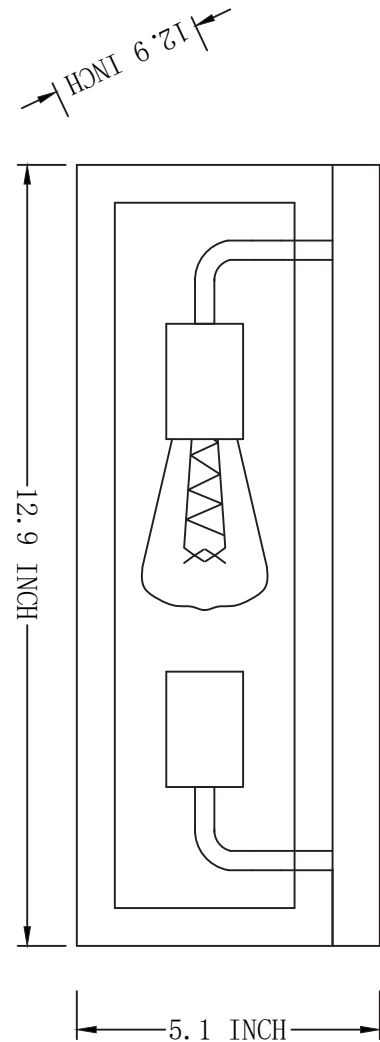

LIT4209BK+MC

**DESCRIPTION**

13" 2x60 W medium base flush mount in black finish with replaceable socket rings in Black, Gold , Satin Nickel

**SPECIFICATION DETAILS**

\* For custom options, consult factory for details.

<b>UPC BAR CODE</b>	710702917895
<b>Diameter</b>	N/A
<b>Width in "</b>	13"
<b>Depth</b>	13"
<b>Height</b>	5.1"
<b>Min Height</b>	5.1"
<b>Maximum Height</b>	5.1"
<b>Light source detail</b>	2x60
<b>Lumens for Led</b>	N/A
<b>Color Temp</b>	N/A
<b>Bulb Rating for each Socket</b>	60W
<b>Bulb Base</b>	E26
<b>Bulb Type</b>	Medium Base
<b>Wire</b>	N/A
<b>ADA</b>	NO
<b>Suitable for location</b>	Indoor
<b>Dual Mount</b>	NO

**SHIPPING DIMENSIONS**

<b>Weight</b>	8.14 lbs	<b>Width</b>	13.7"
<b>Length</b>	13.7"	<b>Height</b>	5.9"