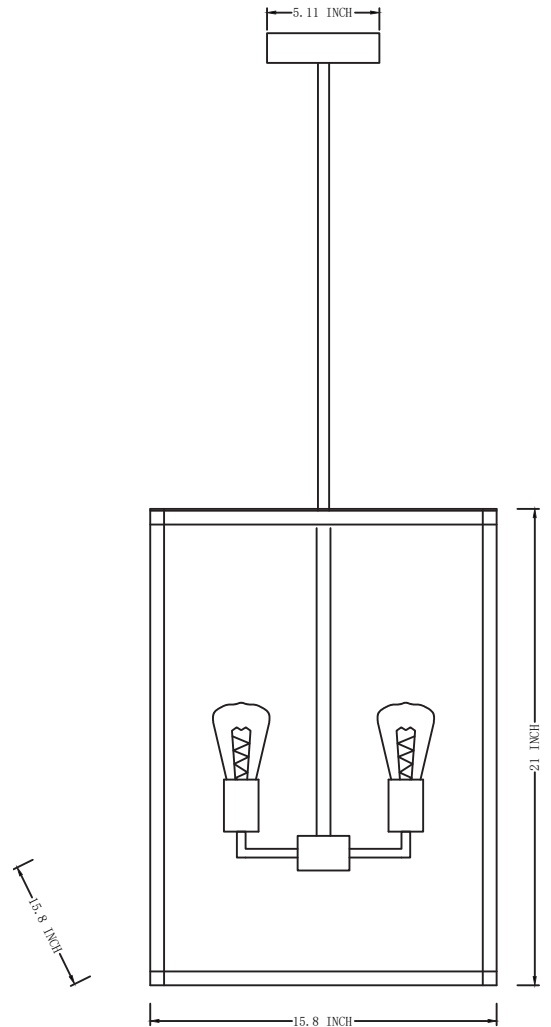

LIT4232BK+MC

Pipes included:

Size	12"	6"
Qty	3	1

Comes with Chain link and Loop for the sloped ceiling

DESCRIPTION

16", 4x60W medium base pendant in black finish with replaceable socket rings in Black, Gold , Satin Nickel

SPECIFICATION DETAILS

* For custom options, consult factory for details.

UPC BAR CODE	710702917925
Diameter	16"
Width in "	16"
Depth	N/A
Frame Height	21.5"
Min Height	22.5"
Maximum Height	63"
Light source detail	4x60
Lumens for Led	N/A
Color Temp	N/A
Bulb Rating for each Socket	60W
Bulb Base	E26
Bulb Type	Medium Base
Wire	5FT
ADA	NO
Suitable for location	Indoor
Dual Mount	NO

SHIPPING DIMENSIONS

Weight	10.65 lbs	Width	16.5"
Length	16.5"	Height	5.5"

COMMENT