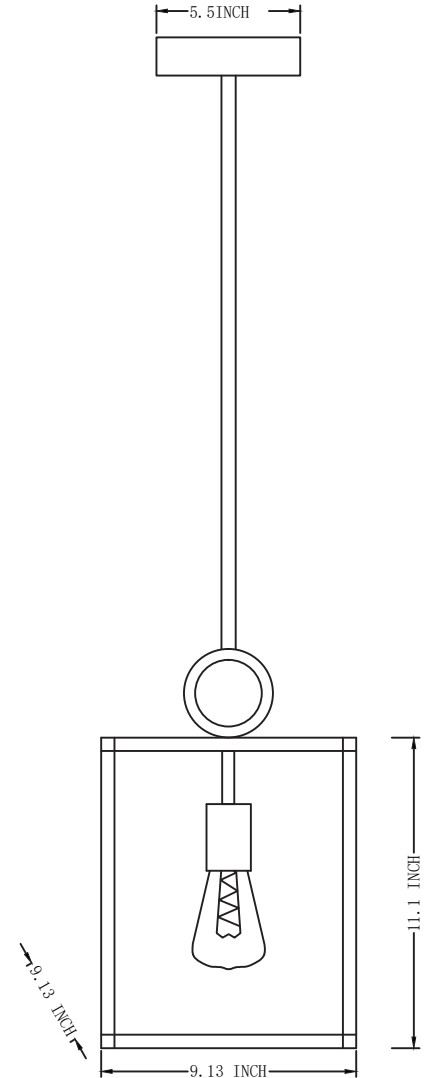

LIT4230BK+MC

Pipes included:

Size	12"	6"
Qty	3	1

Comes with Chain link and Loop for the sloped ceiling

DESCRIPTION

13" 1x60 W medium base mini pendant in black finish with replaceable socket rings in Black, Gold , Satin Nickel

SPECIFICATION DETAILS

* For custom options, consult factory for details.

UPC BAR CODE	710702917918
Diameter	9"
Width in "	9"
Depth	-
Frame Height	11.1"
Min Height	12"
Maximum Height	53.1"
Light source detail	1x60
Lumens for Led	N/A
Color Temp	N/A
Bulb Rating for each Socket	60W
Bulb Base	E26
Bulb Type	Medium Base
Wire	N/A
ADA	NO
Suitable for location	Indoor
Dual Mount	NO

SHIPPING DIMENSIONS

Weight	8.5 lbs	Width	13.7"
Length	13.7"	Height	5.9"