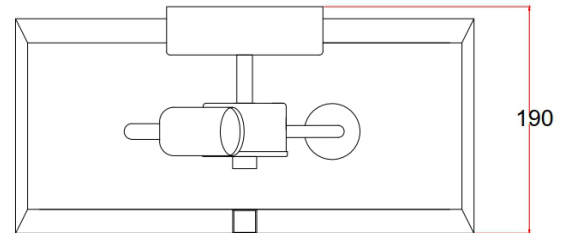

LIT33341BK-SN

DESCRIPTION

14" 3x60 W Semi-flush mount in black finish with Satin Nickel Socket

SPECIFICATION DETAILS

* For custom options, consult factory for details.

UPC BAR CODE	710702917451
Dimension in " Dia or Length	N/A
Width in "	14"
Depth	N/A
Height	7.5"
Min Height	7.5"
Maximum Height	7.5"
Total Bulbs per Fixture	3X60W
Intial Lumens	N/A
Color Temp	N/A
Wattage Rating	60W
Lamp / Base Type	E26
Bulb type	Medium
Wire Length	N/A
ADA	N/A
Suitable for location	Indoor
Wall and Ceiling Mountable	No

unit: mm

COMMENT