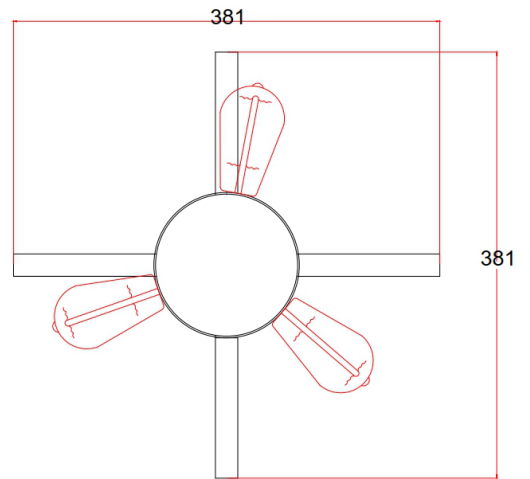

LIT33341BK-SN

DESCRIPTION

14" 3x60 W Semi-flush mount in black finish with Satin Nickel Socket

SPECIFICATION DETAILS

* For custom options, consult factory for details.

UPC BAR CODE	710702917451
Dimension in " Dia or Length	N/A
Width in "	14"
Depth	N/A
Height	7.5"
Min Height	7.5"
Maximum Height	7.5"
Total Bulbs per Fixture	3X60W
Intial Lumens	N/A
Color Temp	N/A
Wattage Rating	60W
Lamp / Base Type	E26
Bulb type	Medium
Wire Length	N/A
ADA	N/A
Suitable for location	Indoor
Wall and Ceiling Mountable	No

unit: mm

COMMENT